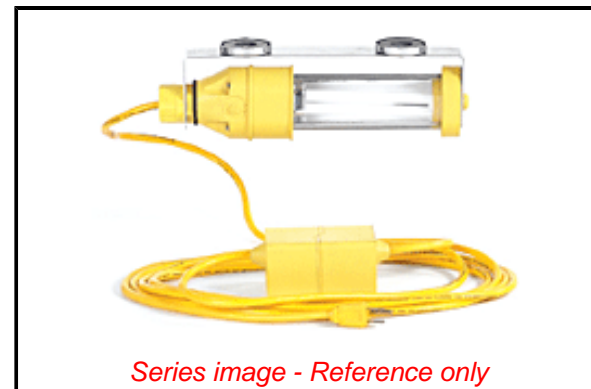

PLEASE CHECK WWW.MOLEX.COM FOR LATEST PART INFORMATION

Part Number: [1301080121](#)
Status: **Active**
Overview: [Hand Lamps](#)
Description: Super-Safeway 13W Fluorescent Machine Light, Screw Mount 24V with 18/3 SJTOOW Cord Type, Overall Cord Length 4.57m (15.0')

Documents:

[RoHS Certificate of Compliance \(PDF\)](#)

[Product Literature \(PDF\)](#)

General

Product Family	Portable Lighting
Series	130108
Exclude SD Check	Yes
NEMA Configuration	N/A
Outlet	None
Overview	Hand Lamps
Product Literature Order No	987650-8054
Product Name	Super-Safeway
Type	Hand Lamps
UPC	78678867258

Physical

Cord Length - Primary	4.57m (15.0')
Cord Length - Secondary	N/A
Depth	76.20mm (3.000")
Duty	Industrial
Guard Included	No
Guard Type	N/A
Height	57.15mm (2.250")
Length	552.45mm (21.750")
Material - Globe	Butyrate
Material - Guard	Nitrile Rubber 80 Shore A
Mounting Style	Magnetic-Bracket
Packaging Type	Carton
Socket Construction	N/A

Electrical

Bulb Type	Fluorescent
Cord Type - Primary	18/3 SJTOOW
Lamp Type	PL13/41
Lamp Wattage - Maximum	13W
Lumens	900
On/Off Switch	Yes
Voltage (Fixture) - Maximum	24V DC

Material Info

Engineering Number	1083-3MM-24
--------------------	-------------