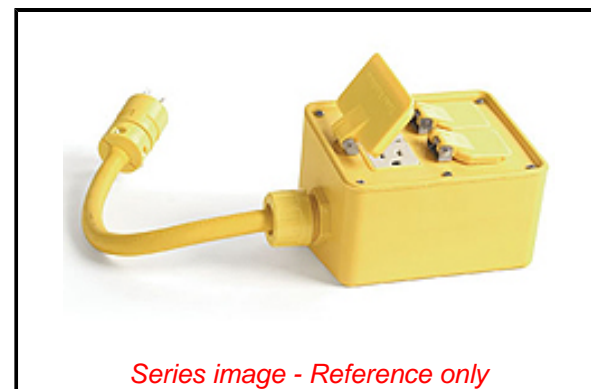

PLEASE CHECK WWW.MOLEX.COM FOR LATEST PART INFORMATION

Part Number: [1301350248](#)

Status: **Active**

Overview: [Outlet Boxes](#)

Description: Super-Safeway Angled GFCI Outlet Box, F3 (3/4") Cord Grip Body, Including NEMA 5-15 GFCI & Duplex Receptacles with Flip Lids and 15.24m (50.0') Cord Length, 12/3 SOOW Cord

Documents:

[RoHS Certificate of Compliance \(PDF\)](#)

[Product Literature \(PDF\)](#)

General

Product Family	Power Distribution
Series	130135
Enclosure Rating	NEMA 4
Exclude SD Check	Yes
GFCI Reset	Manual
Mounting Style	Portable
Open Neutral Relay	No
Overview	Outlet Boxes
Product Literature Order No	987650-7737
Product Name	Super-Safeway
Receptacle Type	GFCI Duplex
Type	Angled GFCI Outlet Box
UPC	78678828708

Physical

Cord Diameter	15.24mm (.600")
Cord Grip Body Size	F3 3/4"
Cord Length	15.24m (50.0')
Feed-Thru	No
Flip Lid	Yes
Material - Housing	Rubber
Number of Receptacles	2
Packaging Type	Carton

Electrical

Cord Type	12/3 SOOW
Current - Maximum per Contact	15.0A
GFCI	Yes
Ground Continuity Monitor	No
NEMA Configuration	NEMA 5-15
Voltage - Maximum	120V

Material Info

Engineering Number	3320B123
--------------------	----------