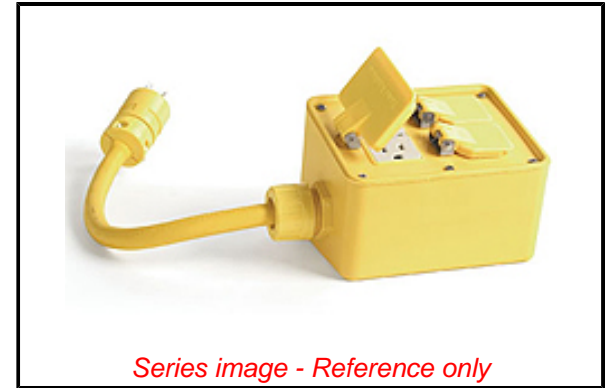

**PLEASE CHECK WWW.MOLEX.COM FOR LATEST PART INFORMATION**

**Part Number:** [1301350258](#)  
**Status:** **Active**  
**Overview:** [Outlet Boxes](#)  
**Description:** Super-Safeway Angled GFCI Outlet Box, F3 (3/4") Cord Grip Body, Including NEMA 5-20 GFCI & Duplex Receptacles with Flip Lids and 15.24m (50.0') Cord Length, 12/3 SOOW Cord

**Documents:**

[RoHS Certificate of Compliance \(PDF\)](#)

[Product Literature \(PDF\)](#)

**General**

Product Family	Power Distribution
Series	<a href="#">130135</a>
Enclosure Rating	NEMA 4
Exclude SD Check	Yes
GFCI Reset	Manual
Mounting Style	Portable
Open Neutral Relay	No
Overview	<a href="#">Outlet Boxes</a>
Product Literature Order No	987650-7737
Product Name	Super-Safeway
Receptacle Type	GFCI Duplex
Type	Angled GFCI Outlet Box
UPC	78678809519

**Physical**

Cord Diameter	15.24mm (.600")
Cord Grip Body Size	F3 3/4"
Cord Length	15.24m (50.0')
Feed-Thru	No
Flip Lid	Yes
Material - Housing	Rubber
Number of Receptacles	2
Packaging Type	Carton

**Electrical**

Cord Type	12/3 SOOW
Current - Maximum per Contact	20.0A
GFCI	Yes
Ground Continuity Monitor	No
NEMA Configuration	NEMA 5-20
Voltage - Maximum	120V

**Material Info**

Engineering Number	3322B123
--------------------	----------