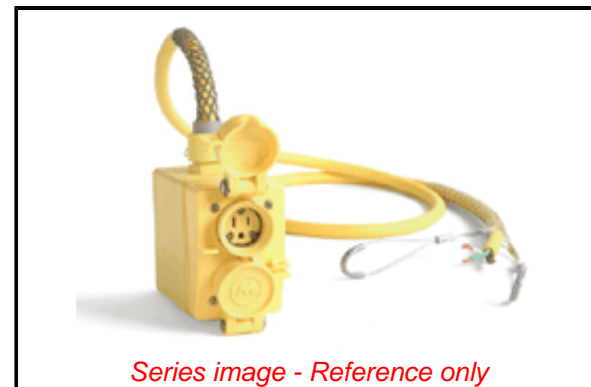

PLEASE CHECK WWW.MOLEX.COM FOR LATEST PART INFORMATION

Part Number: [1301380086](#)
Status: **Active**
Overview: [Watertite Wet-Location Wiring Solutions](#)
Description: Watertite Multiple Outlet Pendant Box, GFCI, (1) NEMA 5-15 Duplex with Flip Lids, 1.83m (6.0') Cord Length, 12/3 SOOW Cord, Double Eye Wire Mesh Support Grip

Documents:

[RoHS Certificate of Compliance (PDF)](#)

[Product Literature (PDF)](#)

General

Product Family	Power Distribution
Series	130138
Enclosure Rating	NEMA 4
Exclude SD Check	Yes
GFCI Reset	Manual
Mounting Style	Portable
Open Neutral Relay	No
Overview	Watertite Wet-Location Wiring Solutions
Product Literature Order No	987650-7737
Product Name	Watertite
Receptacle Type	Duplex
Type	Multiple Outlet Box
UPC	78678823268

Physical

Cord Diameter	13.59mm (.535")
Cord Grip Body Size	F3 3/4"
Cord Length	1.83m (6.0')
Feed-Thru	No
Flip Lid	Yes
Material - Housing	Rubber
Number of Receptacles	1
Packaging Type	Carton

Electrical

Cord Type	14/3 SOOW
Current - Maximum per Contact	15.0A
GFCI	Yes
Ground Continuity Monitor	No
NEMA Configuration	NEMA 5-15
Voltage - Maximum	120V

Material Info

Engineering Number	70W47L143GF

Series image - Reference only

EU ELV

Not Relevant

EU RoHS

Not Relevant

REACH SVHC

Not Reviewed

Halogen-Free

Status

Not Reviewed

For more information, please visit [Contact US](#)

China ROHS

Not Relevant

ELV

Not Relevant

RoHS Phthalates

Not Reviewed

Search Parts in this Series

[130138 Series](#)