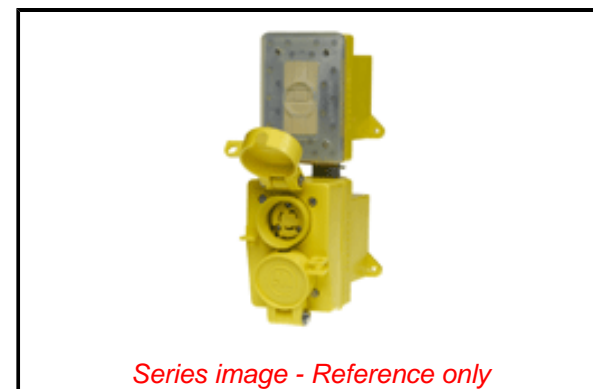

PLEASE CHECK WWW.MOLEX.COM FOR LATEST PART INFORMATION

Part Number: [1301550108](#)
Status: **Active**
Overview: [Watertite Wet-Location Wiring Solutions](#)
Description: Watertite Duplex GFCI Receptacle with Flip Lids, 2 Pole/3 Wire, NEMA L5-15, 125V

Documents:

[RoHS Certificate of Compliance (PDF)](#)   [Product Literature (PDF)](#)

General

Product Family	Wiring Devices
Series	130155
Exclude SD Check	Yes
IP Rating	IP67
NEMA Configuration	NEMA L5-15
Overview	Watertite Wet-Location Wiring Solutions
Product Literature Order No	987650-8067
Product Name	Watertite
Receptacle Type	Duplex
Specialty	N/A
Type	Receptacle
UPC	78678821269

Physical

Flange	No
Flip Lid	Yes
Gender	Female
Length	N/A
Locking Blade	Yes
Poles	2-pole/3-wire

Electrical

Cord Type	N/A
Current - Maximum per Contact	15.0A
GFCI	Yes-In-line
Lighted Connector	No
Voltage - Maximum	125V

Material Info

Engineering Number	65W47DPLXGF

EU ELV

Not Reviewed

EU RoHS

Not Reviewed

REACH SVHC

Not Reviewed

Halogen-Free

Status

Not Reviewed

For more information, please visit [Contact US](#)

China ROHS

Not Reviewed

ELV

Not Reviewed

RoHS Phthalates

Not Reviewed

Search Parts in this Series

[130155 Series](#)