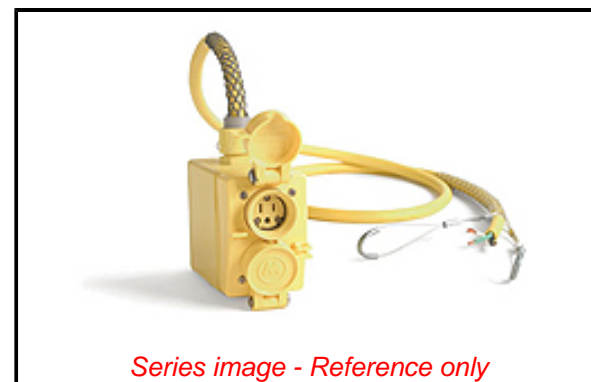

PLEASE CHECK WWW.MOLEX.COM FOR LATEST PART INFORMATION

Part Number: [1301380088](#)
Status: **Active**
Overview: [Watertite Wet-Location Wiring Solutions](#)
Description: Watertite Multiple Outlet Pendant Box, GFCI, (1) NEMA 5-15 Duplex with Flip Lids, 4.57m (15.0') Cord Length, 12/3 SOOW Cord, Double Eye Wire Mesh Support Grip

Documents:

[RoHS Certificate of Compliance (PDF)](#)

[Product Literature (PDF)](#)

General

Product Family	Power Distribution
Series	130138
Enclosure Rating	NEMA 4
Exclude SD Check	Yes
GFCI Reset	Manual
Mounting Style	Portable
Open Neutral Relay	No
Overview	Watertite Wet-Location Wiring Solutions
Product Literature Order No	987650-7737
Product Name	Watertite
Receptacle Type	Duplex
Type	Multiple Outlet Box
UPC	78678823269

Physical

Cord Diameter	13.59mm (.535")
Cord Grip Body Size	F3 3/4"
Cord Length	4.57m (15.0')
Feed-Thru	No
Flip Lid	Yes
Material - Housing	Rubber
Number of Receptacles	1
Packaging Type	Carton

Electrical

Cord Type	14/3 SOOW
Current - Maximum per Contact	15.0A
GFCI	Yes
Ground Continuity Monitor	No
NEMA Configuration	NEMA 5-15
Voltage - Maximum	120V

Material Info

Engineering Number	70W47M143GF

Series image - Reference only

EU ELV

Not Relevant

EU RoHS

Not Relevant

REACH SVHC

Not Reviewed

Halogen-Free

Status

Not Reviewed

For more information, please visit [Contact US](#)

China ROHS

Not Relevant

ELV

Not Relevant

RoHS Phthalates

Not Reviewed

Search Parts in this Series

[130138](#) Series