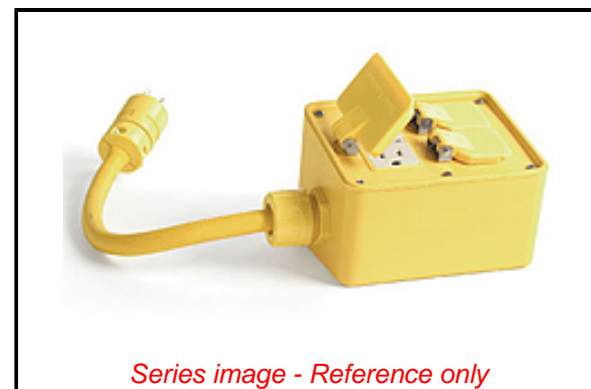

PLEASE CHECK WWW.MOLEX.COM FOR LATEST PART INFORMATION

Part Number: [1301350273](#)
Status: **Active**
Overview: [Outlet Boxes](#)
Description: Super-Safeway Angled GFCI Outlet Box, F3 (3/4") Cord Grip Body, Including NEMA 5-15 GFCI & Duplex Receptacles with Flip Lids and 7.62m (25.0') Cord Length, 12/3 SOOW Cord & Cont. Monitor

Documents:

[RoHS Certificate of Compliance (PDF)](#)

[Product Literature (PDF)](#)

General

Product Family	Power Distribution
Series	130135
Enclosure Rating	NEMA 4
Exclude SD Check	Yes
GFCI Reset	Manual
Mounting Style	Portable
Open Neutral Relay	No
Overview	Outlet Boxes
Product Literature Order No	987650-7737
Product Name	Super-Safeway
Receptacle Type	GFCI Duplex
Type	Angled GFCI Outlet Box
UPC	78678828749

Physical

Cord Diameter	15.24mm (.600")
Cord Grip Body Size	F3 3/4"
Cord Length	7.62m (25.0')
Feed-Thru	No
Flip Lid	Yes
Material - Housing	Rubber
Number of Receptacles	2
Packaging Type	Carton

Electrical

Cord Type	12/3 SOOW
Current - Maximum per Contact	15.0A
GFCI	Yes
Ground Continuity Monitor	Yes
NEMA Configuration	NEMA 5-15
Voltage - Maximum	120V

Material Info

Engineering Number	3327A123

Series image - Reference only

EU ELV

Not Reviewed

EU RoHS

Not Reviewed

REACH SVHC

Not Reviewed

Halogen-Free

Status

Not Reviewed

For more information, please visit [Contact US](#)

China ROHS

Not Reviewed

ELV

Not Reviewed

RoHS Phthalates

Not Reviewed

Search Parts in this Series

[130135 Series](#)