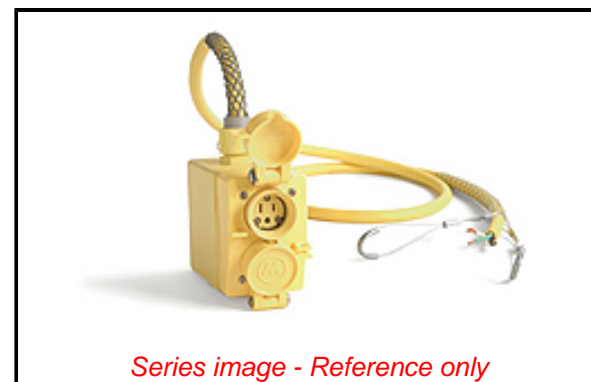

PLEASE CHECK WWW.MOLEX.COM FOR LATEST PART INFORMATION

Part Number: [1301380083](#)
Status: **Active**
Overview: [Watertite Wet-Location Wiring Solutions](#)
Description: Watertite Multiple Outlet Pendant Box, GFCI, (1) NEMA 5-15 Duplex with Flip Lids, 7.62m (25.0') Cord Length, 12/3 SOOW Cord, Double Eye Wire Mesh Support Grip

Documents:

[RoHS Certificate of Compliance (PDF)](#)

[Product Literature (PDF)](#)

General

Product Family	Power Distribution
Series	130138
Enclosure Rating	NEMA 4
Exclude SD Check	Yes
GFCI Reset	Manual
Mounting Style	Portable
Open Neutral Relay	No
Overview	Watertite Wet-Location Wiring Solutions
Product Literature Order No	987650-7737
Product Name	Watertite
Receptacle Type	Duplex
Type	Multiple Outlet Box
UPC	78678823265

Physical

Cord Diameter	13.59mm (.535")
Cord Grip Body Size	F3 3/4"
Cord Length	7.62m (25.0')
Feed-Thru	No
Flip Lid	Yes
Material - Housing	Rubber
Number of Receptacles	1
Packaging Type	Carton

Electrical

Cord Type	14/3 SOOW
Current - Maximum per Contact	15.0A
GFCI	Yes
Ground Continuity Monitor	No
NEMA Configuration	NEMA 5-20
Voltage - Maximum	N/A

Material Info

Engineering Number	70W47A143GF

EU ELV

Not Reviewed

EU RoHS

Not Reviewed

REACH SVHC

Not Reviewed

Halogen-Free

Status

Not Reviewed

For more information, please visit [Contact US](#)

China ROHS

Not Reviewed

ELV

Not Reviewed

RoHS Phthalates

Not Reviewed

Search Parts in this Series

[130138](#) Series