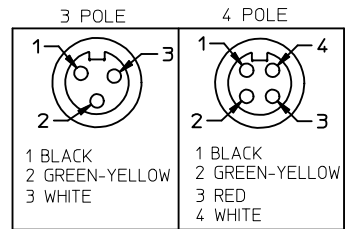

| POLES | MATERIAL NO. | ENG. NO. | AMPS | LENGTH |
|-------|--------------|---------------|------|---------------------------------|
| 3 | 1300640065 | CC3030A48M020 | 32 | 2M +89-0MM (6'7"+3.50-0) |
| 4 | 1300640187 | CC4030A48M020 | 32 | 2M +89-0MM (6'7"+3.50-0) |
| 4 | 1300640245 | CC4030A48M100 | 32 | 10M +318-0MM (32'10" +12.5*-0") |

©

FACE VIEW-FEMALE INSERT

FACE VIEW-MALE INSERT

SPECS:
 OVERMOLD: GRAY PVC
 INSERT: BLACK PVC
 COUPLING NUT: ANODIZED ALUMINUM
 CABLE: #10AWG GRAY PVC
 DUAL RATED UL TC/OPEN WIRING & STOOO
 ELECTRICAL: 600V AC/DC

| | | | | | | | |
|--|----------------------------|---|--|---|---------------------|-----------------------------|------------------------|
| ADDED PART NUMBER EC NO: IPG2016-1155 DRWNGGUSTAFSON 2016/02/23 CHKDHZLELINSKI 2016/03/15 APPR:BWODMAN 2016/02/23 | QUALITY SYMBOLS | GENERAL TOLERANCES (UNLESS SPECIFIED) | | DIMENSION STYLE IN/MM | SCALE 1:2 | DESIGN UNITS INCH | THIRD ANGLE PROJECTION |
| | | 4 PLACES ± --- ± --- 3 PLACES ± --- ±.005 2 PLACES ± --- ±.010 1 PLACE ± --- ±.020 ANGULAR ±1/2° | mm INCH DRAWN BY B.RUPERT DATE 01/12/10 CHECKED BY B.WOODMAN DATE 01/12/10 APPROVED BY JFMURPHY DATE 2010/01/15 | TITLE QUICK CHANGE FEMALE/MALE STRAIGHT 3 & 4 POLE AS PORTABLES | | MOLEX INCORPORATED | |
| DRAFT WHERE APPLICABLE MUST REMAIN WITHIN DIMENSIONS | | THIS DRAWING CONTAINS INFORMATION THAT IS PROPRIETARY TO MOLEX INCORPORATED AND SHOULD NOT BE USED WITHOUT WRITTEN PERMISSION | | | | | |