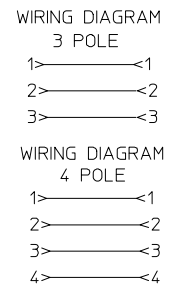

| POLES | MATERIAL NO. | ENG. NO. | AMPS | LENGTH |
|-------|--------------|---------------|------|---------------------------------|
| 3 | 1300640065 | CC3030A48M020 | 32 | 2M +89-0MM (6'7"+3.50-0) |
| 4 | 1300640187 | CC4030A48M020 | 32 | 2M +89-0MM (6'7"+3.50-0) |
| 4 | 1300640245 | CC4030A48M100 | 32 | 10M +318-0MM (32'10" +12.5*-0") |

©

FACE VIEW-FEMALE INSERT

FACE VIEW-MALE INSERT

SPECS:
 OVERMOLD: GRAY PVC
 INSERT: BLACK PVC
 COUPLING NUT: ANODIZED ALUMINUM
 CABLE: #10AWG GRAY PVC
 DUAL RATED UL TC/OPEN WIRING & STOOO
 ELECTRICAL: 600V AC/DC

| | | | | | | | |
|--|----------------------------|---|--|---|---------------------|-----------------------------|------------------------|
| ADDED PART NUMBER EC NO: IPG2016-1155 DRWNGGUSTAFSON 2016/02/23 CHKDHZLELINSKI 2016/03/15 APPR:BWODMAN 2016/02/23 | QUALITY SYMBOLS | GENERAL TOLERANCES (UNLESS SPECIFIED) | | DIMENSION STYLE IN/MM | SCALE 1:2 | DESIGN UNITS INCH | THIRD ANGLE PROJECTION |
| | | 4 PLACES ± --- ± --- 3 PLACES ± --- ±.005 2 PLACES ± --- ±.010 1 PLACE ± --- ±.020 ANGULAR ±1/2° | mm INCH DRAWN BY B.RUPERT DATE 01/12/10 CHECKED BY B.WOODMAN DATE 01/12/10 APPROVED BY JFMURPHY DATE 2010/01/15 | TITLE QUICK CHANGE FEMALE/MALE STRAIGHT 3 & 4 POLE AS PORTABLES | | MOLEX INCORPORATED | |
| DRAFT WHERE APPLICABLE MUST REMAIN WITHIN DIMENSIONS | | THIS DRAWING CONTAINS INFORMATION THAT IS PROPRIETARY TO MOLEX INCORPORATED AND SHOULD NOT BE USED WITHOUT WRITTEN PERMISSION | | | | | |