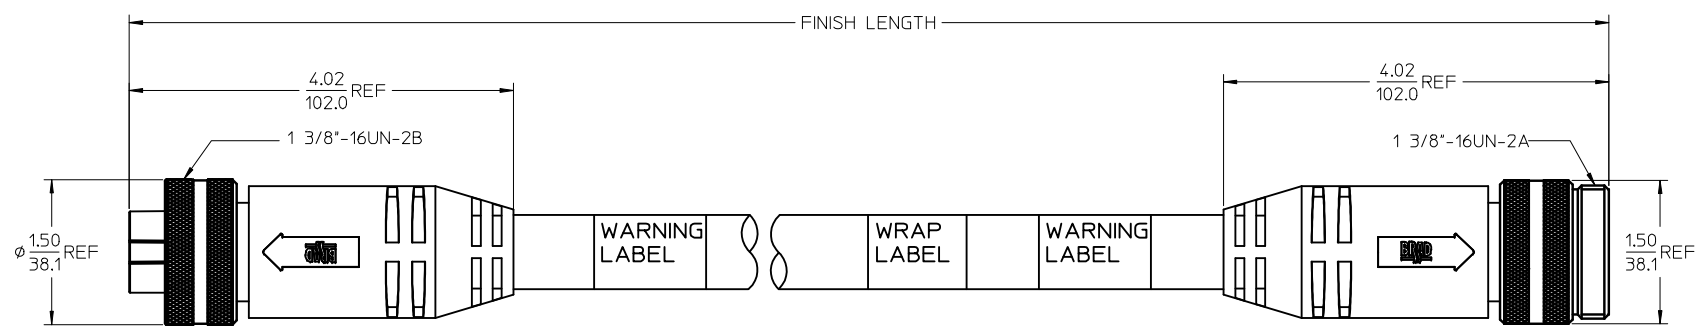

| POLES | MATERIAL NO. | ENG. NO. | AMPS | LENGTH |
|-------|--------------|---------------|------|---------------------------------|
| 3 | 1300640065 | CC3030A48M020 | 32 | 2M +89-0MM (6'7"+3.50-0) |
| 4 | 1300640187 | CC4030A48M020 | 32 | 2M +89-0MM (6'7"+3.50-0) |
| 4 | 1300640245 | CC4030A48M100 | 32 | 10M +318-0MM (32'10" +12.5*-0") |

©

FACE VIEW-FEMALE INSERT

FACE VIEW-MALE INSERT

SPECS:
 OVERMOLD: GRAY PVC
 INSERT: BLACK PVC
 COUPLING NUT: ANODIZED ALUMINUM
 CABLE: #10AWG GRAY PVC
 DUAL RATED UL TC/OPEN WIRING & STOOO
 ELECTRICAL: 600V AC/DC

| | | | | | | | |
|--|----------------------------|---|--|---|---------------------|-----------------------------|------------------------|
| ADDED PART NUMBER EC NO: IPG2016-1155 DRWNGGUSTAFSON 2016/02/23 CHKDHZLELINSKI 2016/03/15 APPR:BWODMAN 2016/02/23 | QUALITY SYMBOLS | GENERAL TOLERANCES (UNLESS SPECIFIED) | | DIMENSION STYLE IN/MM | SCALE 1:2 | DESIGN UNITS INCH | THIRD ANGLE PROJECTION |
| | | 4 PLACES ± --- ± --- 3 PLACES ± --- ±.005 2 PLACES ± --- ±.010 1 PLACE ± --- ±.020 ANGULAR ±1/2° | mm INCH DRAWN BY B.RUPERT DATE 01/12/10 CHECKED BY B.WOODMAN DATE 01/12/10 APPROVED BY JFMURPHY DATE 2010/01/15 | TITLE QUICK CHANGE FEMALE/MALE STRAIGHT 3 & 4 POLE AS PORTABLES | | MOLEX INCORPORATED | |
| DRAFT WHERE APPLICABLE MUST REMAIN WITHIN DIMENSIONS | | THIS DRAWING CONTAINS INFORMATION THAT IS PROPRIETARY TO MOLEX INCORPORATED AND SHOULD NOT BE USED WITHOUT WRITTEN PERMISSION | | | | | |