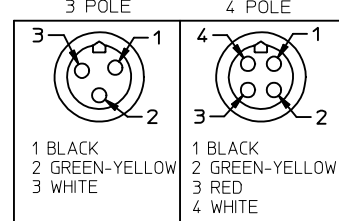

| POLES | MATERIAL NO. | ENG. NO. | AMPS | LENGTH |
|-------|--------------|---------------|------|---------------------------------|
| 3 | 1300640065 | CC3030A48M020 | 32 | 2M +89-0MM (6'7"+3.50-0) |
| 4 | 1300640187 | CC4030A48M020 | 32 | 2M +89-0MM (6'7"+3.50-0) |
| 4 | 1300640245 | CC4030A48M100 | 32 | 10M +318-0MM (32'10" +12.5*-0") |

©

FACE VIEW-FEMALE INSERT

FACE VIEW-MALE INSERT

SPECS:
 OVERMOLD: GRAY PVC
 INSERT: BLACK PVC
 COUPLING NUT: ANODIZED ALUMINUM
 CABLE: #10AWG GRAY PVC
 DUAL RATED UL TC/OPEN WIRING & STOOO
 ELECTRICAL: 600V AC/DC

| | | | | | | | |
|--|----------------------------|---|--|---|---------------------|-----------------------------|------------------------|
| ADDED PART NUMBER EC NO: IPG2016-1155 DRWNGGUSTAFSON 2016/02/23 CHKDHZLELINSKI 2016/03/15 APPR:BWODMAN 2016/02/23 | QUALITY SYMBOLS | GENERAL TOLERANCES (UNLESS SPECIFIED) | | DIMENSION STYLE IN/MM | SCALE 1:2 | DESIGN UNITS INCH | THIRD ANGLE PROJECTION |
| | | 4 PLACES ± --- ± --- 3 PLACES ± --- ±.005 2 PLACES ± --- ±.010 1 PLACE ± --- ±.020 ANGULAR ±1/2° | mm INCH DRAWN BY B.RUPERT DATE 01/12/10 CHECKED BY B.WOODMAN DATE 01/12/10 APPROVED BY JFMURPHY DATE 2010/01/15 | TITLE QUICK CHANGE FEMALE/MALE STRAIGHT 3 & 4 POLE AS PORTABLES | | MOLEX INCORPORATED | |
| DRAFT WHERE APPLICABLE MUST REMAIN WITHIN DIMENSIONS | | THIS DRAWING CONTAINS INFORMATION THAT IS PROPRIETARY TO MOLEX INCORPORATED AND SHOULD NOT BE USED WITHOUT WRITTEN PERMISSION | | | | | |