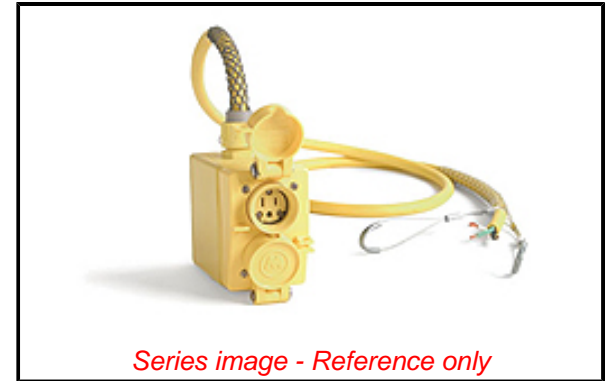

PLEASE CHECK WWW.MOLEX.COM FOR LATEST PART INFORMATION

Part Number: [1301380087](#)
Status: **Active**
Overview: [Watertite Wet-Location Wiring Solutions](#)
Description: Watertite Multiple Outlet Pendant Box, (2) NEMA 5-15 Duplex with Flip Lids, 4.57m (15.0') Cord Length, 12/3 SOOW Cord, Double Eye Wire Mesh Support Grip

Documents:

[RoHS Certificate of Compliance (PDF)](#)   [Product Literature (PDF)](#)

General

Product Family	Power Distribution
Series	130138
Enclosure Rating	NEMA 4
Exclude SD Check	Yes
GFCI Reset	N/A
Mounting Style	Portable
Open Neutral Relay	N/A
Overview	Watertite Wet-Location Wiring Solutions
Product Literature Order No	987650-7737
Product Name	Watertite
Receptacle Type	Duplex
Type	Multiple Outlet Box
UPC	78678881389

Physical

Cord Diameter	13.59mm (.535")
Cord Grip Body Size	F3 3/4"
Cord Length	4.57m (15.0')
Feed-Thru	No
Flip Lid	Yes
Material - Housing	Rubber
Number of Receptacles	2
Packaging Type	Carton

Electrical

Cord Type	14/3 SOOW
Current - Maximum per Contact	15.0A
GFCI	No
Ground Continuity Monitor	No
NEMA Configuration	NEMA 5-15
Voltage - Maximum	N/A

Material Info

Engineering Number	70W47M143

EU ELV

Not Relevant

EU RoHS

Not Relevant

REACH SVHC

Not Reviewed

Halogen-Free

Status

Not Reviewed

For more information, please visit [Contact US](#)

China ROHS

Not Relevant

ELV

Not Relevant

RoHS Phthalates

Not Reviewed

Search Parts in this Series

[130138](#) Series