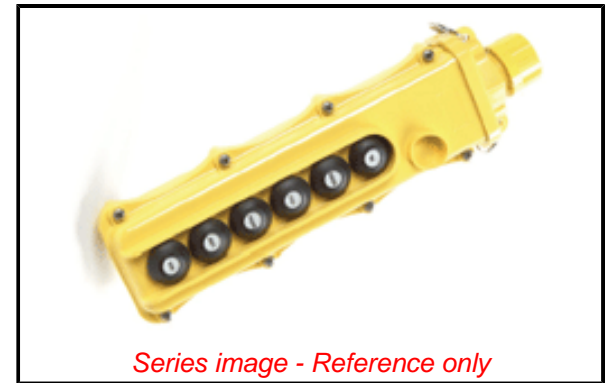

PLEASE CHECK WWW.MOLEX.COM FOR LATEST PART INFORMATION

Part Number: [1301260257](#)
Status: **Active**
Overview: [Push-Button Pendant Products](#)
Description: Watertite Six Button Single Speed Momentary Pendant, Mechanically Interlocked, 1 N.O. Contact Each

Documents:

[Drawing (PDF)](#) [Product Literature (PDF)](#)
[RoHS Certificate of Compliance (PDF)](#)

Agency Certification

UL E70531

General

Product Family [Push Buttons / Testers](#)
Series [130126](#)
Enclosure Rating NEMA 4X
Exclude SD Check Yes
Overview [Push-Button Pendant Products](#)
Product Literature Order No 987650-8071
Product Name Watertite
Type PushButton Pendant Station
UPC 78678841533

Physical

Cord Diameter 9.53-20.63mm (.375-.812")
Cord Grip Body Size F3 3/4"
Emergency Stop No
Material - Body Polycarbonate
Material - Cord Grip Nut Non-Metallic
Number of Buttons 6
Number of Speeds Single - Momentary
Packaging Type Carton

Electrical

Voltage - Maximum 250V

Material Info

Engineering Number 5056-1M

Reference - Drawing Numbers

Sales Drawing SD-130126-071

EU ELV

Not Reviewed

EU RoHS

Not Reviewed

REACH SVHC

Not Reviewed

Halogen-Free

Status

Not Reviewed

For more information, please visit [Contact US](#)

China ROHS

Not Reviewed

ELV

Not Reviewed

RoHS Phthalates

Not Reviewed

Search Parts in this Series

[130126](#) Series