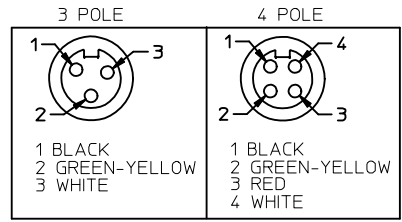

POLES	MATERIAL NO.	ENG. NO.	LENGTH
3	1300630003	C03000A48M020	2M +89-0MM (6'7"+3.50-0)
4	1300630089	C04000A48M020	2M +89-0MM (6'7"+3.50-0)

FACE VIEW-FEMALE INSERT

SPECS:  
OVERMOLD: GRAY PVC  
INSERT: BLACK PVC  
COUPLING NUT: ANODIZED ALUMINUM  
CABLE: #10AWG GRAY PVC  
DUAL RATED UL TC/OPEN WIRING & STOOV  
ELECTRICAL: 600V AC/DC 32 AMPS

<b>UPDATED DRAWING</b> EC NO: IPG2014-1095 DRAWINGGUSTAFSON 2015/09/01 CHKD:VOU 2015/11/12 APPR: JFMURPHY 2015/09/16	<b>QUALITY SYMBOLS</b> 	<b>GENERAL TOLERANCES (UNLESS SPECIFIED)</b>		<b>DIMENSION STYLE</b> IN/MM	<b>SCALE</b> 1:1	<b>DESIGN UNITS</b> INCH	<b>THIRD ANGLE PROJECTION</b>
		4 PLACES ± --- ± --- 3 PLACES ± --- ± --- 2 PLACES ± --- ± --- 1 PLACE ± --- ± ---	mm    INCH	DRAWN BY    DATE B. RUPERT    01/12/10	CHECKED BY    DATE B. WOODMAN    01/12/10	<b>TITLE</b> <b>QUICK CHANGE FEMALE STRAIGHT 3 &amp; 4 POLE AS PORTABLES</b>	
<b>REV</b> B	<b>DESCRIPTION</b> 	ANGULAR ±1/2°		APPROVED BY    DATE JFMURPHY    2010/01/15	<b>MOLEX INCORPORATED</b>	DOCUMENT NO. SD-130063-089	<b>SHEET NO.</b> 1 OF 1
DRAFT WHERE APPLICABLE MUST REMAIN WITHIN DIMENSIONS		<b>SIZE</b> C	THIS DRAWING CONTAINS INFORMATION THAT IS PROPRIETARY TO MOLEX INCORPORATED AND SHOULD NOT BE USED WITHOUT WRITTEN PERMISSION				