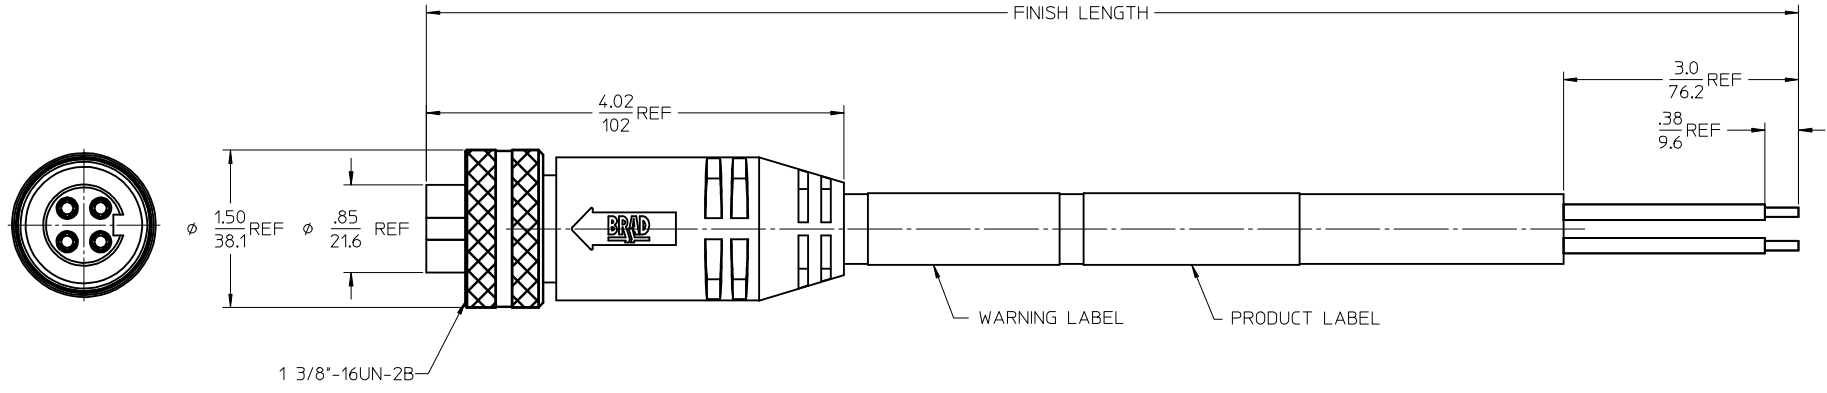

POLES	MATERIAL NO.	ENG. NO.	LENGTH
3	1300630003	C03000A48M020	2M +89-0MM (6'7"+3.50-0)
4	1300630089	C04000A48M020	2M +89-0MM (6'7"+3.50-0)

FACE VIEW-FEMALE INSERT

SPECS:  
OVERMOLD: GRAY PVC  
INSERT: BLACK PVC  
COUPLING NUT: ANODIZED ALUMINUM  
CABLE: #10AWG GRAY PVC  
DUAL RATED UL TC/OPEN WIRING & STOOV  
ELECTRICAL: 600V AC/DC 32 AMPS

<b>UPDATED DRAWING</b> EC NO: IPG2014-1095 DRAWINGGUSTAFSON 2015/09/01 CHKD:VOU 2015/11/12 APPR: JFMURPHY 2015/09/16	<b>QUALITY SYMBOLS</b> 	<b>GENERAL TOLERANCES (UNLESS SPECIFIED)</b>		<b>DIMENSION STYLE</b> IN/MM	<b>SCALE</b> 1:1	<b>DESIGN UNITS</b> INCH	<b>THIRD ANGLE PROJECTION</b>
		4 PLACES ± --- ± --- 3 PLACES ± --- ± --- 2 PLACES ± --- ± --- 1 PLACE ± --- ± ---	mm    INCH	DRAWN BY    DATE B. RUPERT    01/12/10	CHECKED BY    DATE B. WOODMAN    01/12/10	<b>TITLE</b> <b>QUICK CHANGE FEMALE STRAIGHT 3 &amp; 4 POLE AS PORTABLES</b>	
<b>REV</b> B	<b>DESCRIPTION</b> 	ANGULAR ±1/2°		APPROVED BY    DATE JFMURPHY    2010/01/15	<b>MOLEX INCORPORATED</b>	DOCUMENT NO. SD-130063-089	<b>SHEET NO.</b> 1 OF 1
DRAFT WHERE APPLICABLE MUST REMAIN WITHIN DIMENSIONS		<b>SIZE</b> C	THIS DRAWING CONTAINS INFORMATION THAT IS PROPRIETARY TO MOLEX INCORPORATED AND SHOULD NOT BE USED WITHOUT WRITTEN PERMISSION				