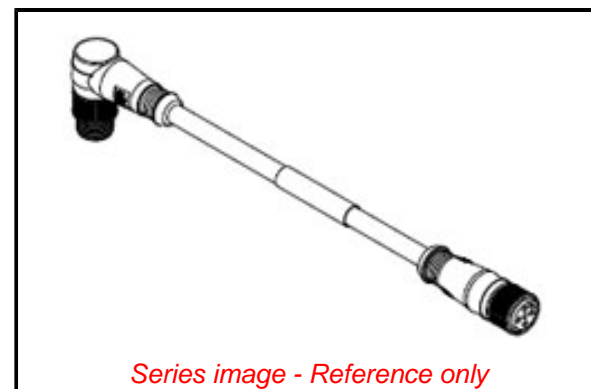

PLEASE CHECK WWW.MOLEX.COM FOR LATEST PART INFORMATION

Part Number: [1300280070](#)
Status: **Active**
Overview: Brad Mini-Change Connectors
Description: Micro-Change (M12) Double-Ended Cordset, 5 Poles, Male (90°) to Female (Straight), 22 AWG, DeviceNet Thin Stranded Cable Plus Drain, 1.0m (3.28') Length

Physical

Cable Diameter 7.24mm (.285")
 Cable Length 1.0m (3.28')
 Color - Cable Jacket Gray
 Coupling Style Threaded
 Gender Female-Male
 Keyway Single
 LED Indicator No
 Material - Cable Jacket PVC
 Material - Connector Body PVC
 Material - Coupling Nut Die-Cast Zinc
 Material - Plating Mating Gold
 Orientation 90° to Straight
 Poles 5
 Temperature Range - Operating -20°C to +80°C
 Wire Size AWG 22
 Wire/Cable Type Shielded-Twisted Pair

Electrical

Current - Maximum per Contact 4.0A
 Voltage - Maximum 250V AC/DC

Material Info

Engineering Number DND23A-M010

Reference - Drawing Numbers

Sales Drawing SD-130028-007

Series image - Reference only