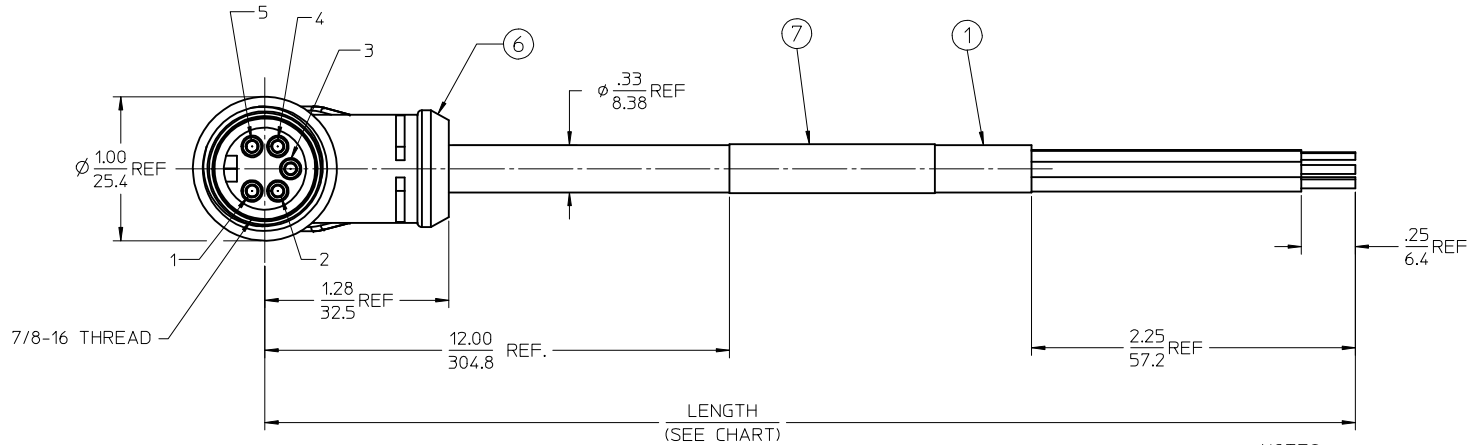

PART NUMBER	ENGINEERING NO.	LENGTH
1300240163	DNB09A-M010	3' 3" +2.19 - 0 [ 1.0M +55.6 - 0 ]
1300240336	DNB09A-M030	9' 10" +3.50 - 0 [ 3.0M +88.9 - 0 ]
1300240165	DNB09A-M050	16' 5" +6.50 - 0 [ 5.0M +165.1 - 0 ]

P1	
1	DRAIN
2	RED +V
3	BLACK -V
4	WHITE CAN H
5	BLUE CAN L

WIRING DIAGRAM

NOTES:

1. MATERIAL: SEE TABLE
2. FINISHES: SEE TABLE
3. CABLE ASSEMBLIES ARE BAGGED SEPARATELY IN POLY BAGS WITH BARCODE LABEL ATTACHED TO OUTSIDE OF BAG
4. WRAP LABEL IS MARKED WITH P/N, DATE CODE VOLTAGE & AMPERAGE
5. MATES WITH: MINI CHANGE, A-SIZE 5 POLE RECEPTACLE
6. ELECTRICAL SPECIFICATIONS:  
VOLTAGE RATING: 300V  
CURRENT RATING: 4 AMPS
7. ASSEMBLY IS RoHS COMPLIANT

RELEASED	EC NO: MNA2010-0048	2009/07/17
DRWN:BRUPERT	CHKD:WOODMAN	APPR:J.MURPHY
2009/07/20	2009/07/20	
DESCRIPTION		
REV		

QUALITY SYMBOLS  
 = 0  
 = 0

GENERAL TOLERANCES (UNLESS SPECIFIED)	
	INCH
4 PLACES ±	± .005
3 PLACES ±	± .003
2 PLACES ±	± .002
1 PLACE ±	± .001
ANGULAR ±1/2°	

DRAFT WHERE APPLICABLE  
MUST REMAIN WITHIN DIMENSIONS

DIMENSION STYLE	
IN/MM	
DRAWN BY	DATE
B. RUPERT	2009/07/08
CHECKED BY	DATE
B. WOODMAN	2009/07/08
APPROVED BY	DATE
J. MURPHY	2009/07/08

SCALE	DESIGN UNITS	THIRD ANGLE PROJECTION
1.5:1	INCH	
TITLE MINI-CHANGE 5 POLE, MALE 90 DEG, DEV-NET CORD ASSEMBLY -MID		
MATERIAL NO. SEE CHART		SHEET NO. 1 OF 1
DOCUMENT NO. SD-130024-008		