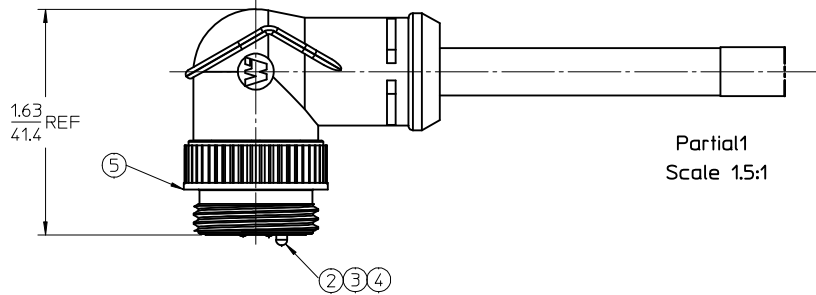

PART NUMBER	ENGINEERING NO.	LENGTH
1300240163	DNB09A-M010	3' 3" +2.19 - 0 [ 1.0M +55.6 - 0 ]
1300240336	DNB09A-M030	9' 10" +3.50 - 0 [ 3.0M +88.9 - 0 ]
1300240165	DNB09A-M050	16' 5" +6.50 - 0 [ 5.0M +165.1 - 0 ]

P1	
1	DRAIN
2	RED +V
3	BLACK -V
4	WHITE CAN H
5	BLUE CAN L

WIRING DIAGRAM

NOTES:

1. MATERIAL: SEE TABLE
2. FINISHES: SEE TABLE
3. CABLE ASSEMBLIES ARE BAGGED SEPARATELY IN POLY BAGS WITH BARCODE LABEL ATTACHED TO OUTSIDE OF BAG
4. WRAP LABEL IS MARKED WITH P/N, DATE CODE VOLTAGE & AMPERAGE
5. MATES WITH: MINI CHANGE, A-SIZE 5 POLE RECEPTACLE
6. ELECTRICAL SPECIFICATIONS:  
VOLTAGE RATING: 300V  
CURRENT RATING: 4 AMPS
7. ASSEMBLY IS RoHS COMPLIANT

DRAFT WHERE APPLICABLE  
MUST REMAIN WITHIN DIMENSIONS

DIMENSION STYLE	
IN/MM	
DRAWN BY	DATE
B. RUPERT	2009/07/08
CHECKED BY	DATE
B. WOODMAN	2009/07/08
APPROVED BY	DATE
J. MURPHY	2009/07/08

SCALE	DESIGN UNITS	THIRD ANGLE PROJECTION
1.5:1	INCH	
TITLE MINI-CHANGE 5 POLE, MALE 90 DEG, DEV-NET CORD ASSEMBLY -MID		
MATERIAL NO. SEE CHART		SHEET NO. 1 OF 1
DOCUMENT NO. SD-130024-008		