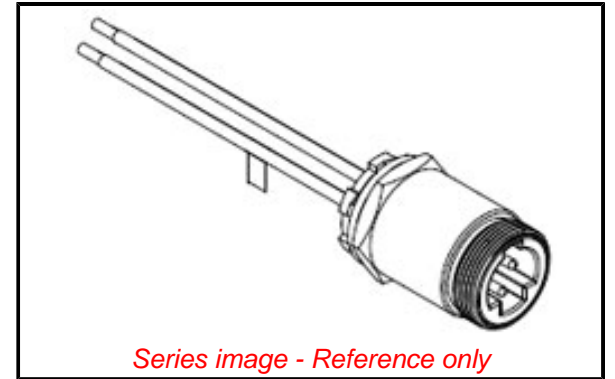

PLEASE CHECK WWW.MOLEX.COM FOR LATEST PART INFORMATION

Part Number: [1300660257](#)
Status: **Active**
Overview: [Brad Quick-Change Connectors](#)
Description: Quick-Change Brad Power Receptacle, 3 Poles, Male, 1/2" - 14 NPT, 10/1 AWG, 0.5m (19.7") Length

Documents:

[Drawing (PDF)](#) [RoHS Certificate of Compliance (PDF)](#)

Agency Certification

UL E258922

General

Product Family Industrial Receptacles
Series [130066](#)
IP Rating IP67
Overview [Brad Quick-Change Connectors](#)
Product Name Quick-Change
Type Single Ended (pigtail)
UPC 78172512562

Physical

Coupling Type External Thread
Gender Male
Keyway Alternate
Length 0.50m
Material - Component Black Anodized Aluminum
Mounting Thread Size 1/2" - 14 NPT
Net Weight 123.000/g
Orientation Straight
Panel Mount Front
Poles 3
Temperature Range - Operating -20°C to +90°C
Wire Size AWG 10
Wire/Cable Type THHN

Electrical

Current - Maximum per Contact 30.0A
Voltage - Maximum 600V

Material Info

Engineering Number CR3106A30M005

Reference - Drawing Numbers

Sales Drawing SD-130066-060

Series image - Reference only

EU ELV

Not Reviewed

EU RoHS

Not Reviewed

REACH SVHC

Not Reviewed

Halogen-Free

Status

Not Reviewed

For more information, please visit [Contact US](#)

China ROHS

Not Reviewed

ELV

Not Reviewed

RoHS Phthalates

Not Reviewed

Search Parts in this Series

[130066 Series](#)