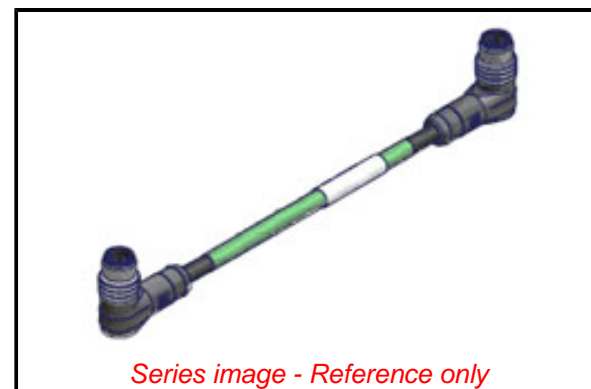

PLEASE CHECK WWW.MOLEX.COM FOR LATEST PART INFORMATION

Part Number: [1201080169](#)
Status: **Active**
Overview: Brad Industrial Ethernet Solutions
Description: Micro-Change (M12) Double-Ended Cordset, 4 Poles, Male (90°) to Male (90°), 26 AWG, TPU Cable, 3.0m (9.84') Length

Documents:

[Drawing (PDF)](#) [RoHS Certificate of Compliance (PDF)](#)

Agency Certification

UL E200650

General

Product Family	Industrial Cordsets
Series	120108
Connector End A	Micro-Change (M12)
Connector End B	Micro-Change (M12)
IP Rating	IP67
Material - Contact	Copper Alloy
Overview	Brad Industrial Ethernet Solutions
Performance Category	5e
Product Name	Micro-Change (M12)
Region	America, Asia, Europe
Type	Double Ended
UPC	78172509471

Physical

Cable Diameter	5.59mm (.220")
Cable Length	3.0m (9.84')
Color - Cable Jacket	Teal
Coupling Style	Threaded
Gender	Male-Male
Keyway	D-coded
LED Indicator	No
Material - Cable Jacket	TPU
Material - Connector Body	TPU
Material - Coupling Nut	Nickel-plated Brass
Material - Plating Mating	Gold over Nickel
Orientation	90° to 90°
Poles	4
Temperature Range - Operating	-25°C to +75°C
Wire Size AWG	26
Wire/Cable Type	Shielded-Stranded

Electrical

Current - Maximum per Contact	1.5A
Voltage - Maximum	125V

Material Info

Engineering Number E11A06304M030

EU ELV

Not Reviewed

EU RoHS

Not Reviewed

REACH SVHC

Not Reviewed

Halogen-Free

Status

Not Reviewed

For more information, please visit [Contact US](#)

China ROHS

Not Reviewed

ELV

Not Reviewed

RoHS Phthalates

Not Reviewed

Search Parts in this Series

[120108 Series](#)