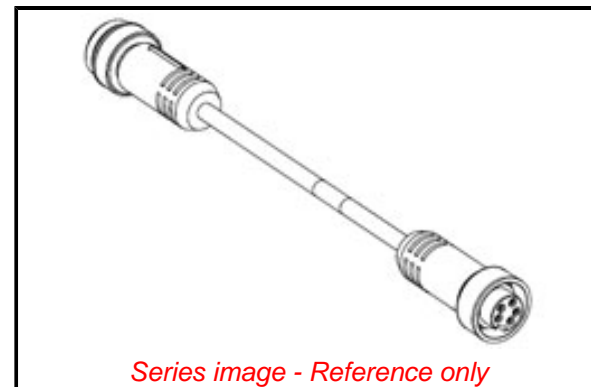

PLEASE CHECK WWW.MOLEX.COM FOR LATEST PART INFORMATION

Part Number: [1300100102](#)
Status: **Active**
Overview: [Brad Mini-Change Connectors](#)
Description: Mini-Change A-Size Double-Ended Cordset, 5 Poles, Male (Straight) to Female (Straight), 16 AWG, TPE Cable, 1.0m (3.28') Length

Documents:

[Drawing (PDF)](#) [RoHS Certificate of Compliance (PDF)](#)

Agency Certification

UL E152210

General

Product Family Industrial Cordsets
Series [130010](#)
Connector End A Mini-Change
Connector End B Mini-Change
IP Rating IP67
Material - Contact Copper Alloy
Overview [Brad Mini-Change Connectors](#)
Product Name Mini-Change
Protocol DeviceNet
Region America
Type Double Ended
UPC 78678808217

Physical

Cable Diameter 12.70mm (.500")
Cable Length 1.0m (3.28')
Color - Cable Jacket Yellow
Coupling Style Threaded
Gender Female-Male
Keyway Single
LED Indicator No
Material - Cable Jacket TPE
Material - Connector Body PVC
Material - Coupling Nut Black Epoxy Coated Zinc
Material - Plating Mating Gold over Nickel
Net Weight 235.989/g
Orientation Straight to Straight
Poles 5
Temperature Range - Operating -20°C to +105°C
Wire Size AWG 16
Wire/Cable Type TC-ER

Electrical

Current - Maximum per Contact 10.0A
Voltage - Maximum 600V

Material Info

Engineering Number 115030K13M010

Reference - Drawing Numbers

Sales Drawing SD-130010-017

EU ELV

Not Relevant

EU RoHS

Compliant with Exemption 6(c)

REACH SVHC

Not Reviewed

Halogen-Free

Status

Not Low-Halogen

For more information, please visit [Contact US](#)

China ROHS

Not Relevant

ELV

Not Relevant

RoHS Phthalates

Not Reviewed

Search Parts in this Series

[130010 Series](#)