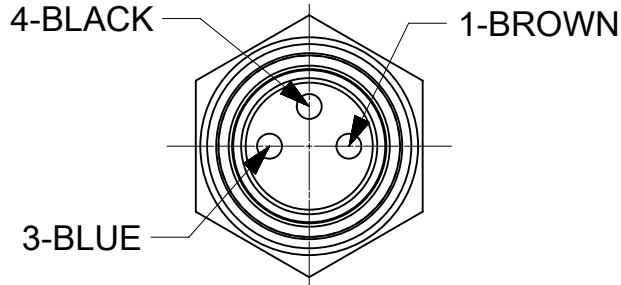

M8 3POLE MALE

M8 4POLE MALE

M8 5POLE MALE

VIEWS FROM THE FRONT SIDE

PART LIST

MOLEX PN	ENGINEERING PN	L+Tol.[mm]
1200900016	4R3P00A27C300	300 + 19
1200900018	4R3P00A27M010	1000 + 55
1200900019	4R3P00A27M020	2000 + 89
1200900029	4R4P00A27C300	300 + 19
1200900031	4R4P00A27M010	1000 + 55
1200900037	4R5P00A27C300	300 + 19
1200900076	4R5P00A27M010	1000 + 55

L + Tol.[mm] - SEE PART LIST

VIEW FORM THE FRONT SIDE

VIEW FROM THE BACK SIDE

BOM

9	-	POTTING MATERIAL	WEVO	-
8	1	LABEL	VINYL	YELLOW
7	1	LOCKNUT M8X0.5	BRASS	NICKEL PLATED
6	1	GASKET	FKM	RED
5	1	O-RING	NBR	BLACK
4	3/4/5	CONTACT 10 FE	BRONZE	GOLD OVER NICKEL PLATED
3	1	INSERT M8 FE XP	ELASTOLLAN	BLACK
2	1	REC SHELL M8(FE)XM8(M)	BRASS	NICKEL PLATED
1	-	WIRES;24AWG;OD=1.43mm	PVC	-
ITEM	QTY	DESCRIPTION	MATERIAL	FINISH/COLOR

SYMBOLS		THIS DRAWING CONTAINS INFORMATION THAT IS PROPRIETARY TO MOLEX ELECTRONIC TECHNOLOGIES, LLC AND SHOULD NOT BE USED WITHOUT WRITTEN PERMISSION	
DIMENSION UNITS	SCALE	CURRENT REV DESC:	
mm	2:1	EC NO: 605345	
GENERAL TOLERANCES (UNLESS SPECIFIED)		DRWN: MKOWALCZYK01 2018/10/02	
ANGULAR TOL ± 1.0°		CHK'D: MIWASIECZKO 2018/10/03	
4 PLACES ±		APPR: MIWASIECZKO 2018/10/03	
3 PLACES ±		INITIAL REVISION:	
2 PLACES ± 0.05		DRWN: MKOWALCZYK01 2018/10/02	
1 PLACE ± 0.3		APPR: MIWASIECZKO 2018/10/03	
0 PLACES ± 0.5		DOCUMENT NUMBER	
DRAFT WHERE APPLICABLE MUST REMAIN WITHIN DIMENSIONS		1200908076	
THIRD ANGLE PROJECTION		DOC TYPE DOC PART REVISION	
DRAWING		PSD 000 A	
SERIES		SHEET NUMBER	
A4-SIZE 120090		1 OF 1	
MATERIAL NUMBER		CUSTOMER	
SEE PART LIST		GENERAL MARKET	