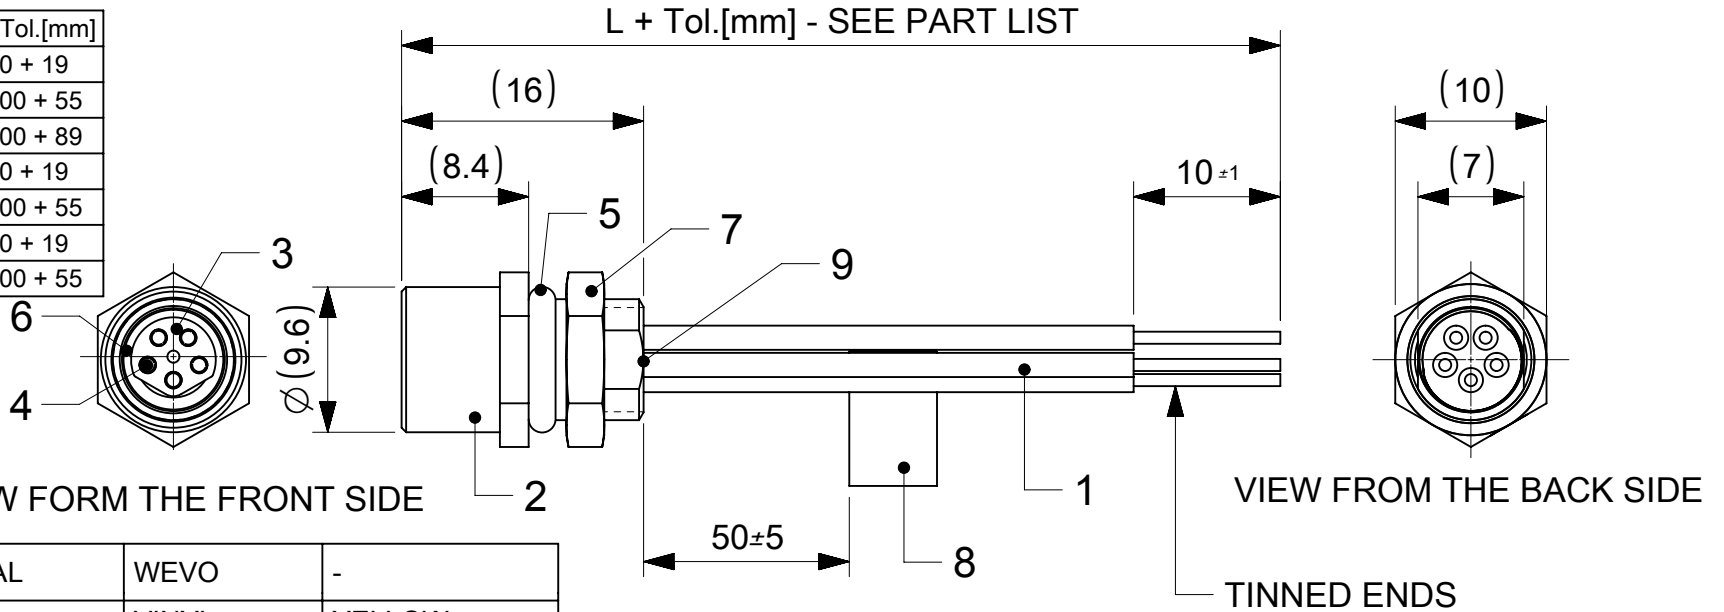

M8 3POLE MALE

M8 4POLE MALE

M8 5POLE MALE

VIEWS FROM THE FRONT SIDE

PART LIST

MOLEX PN	ENGINEERING PN	L+Tol.[mm]
1200900016	4R3P00A27C300	300 + 19
1200900018	4R3P00A27M010	1000 + 55
1200900019	4R3P00A27M020	2000 + 89
1200900029	4R4P00A27C300	300 + 19
1200900031	4R4P00A27M010	1000 + 55
1200900037	4R5P00A27C300	300 + 19
1200900076	4R5P00A27M010	1000 + 55

L + Tol.[mm] - SEE PART LIST

VIEW FORM THE FRONT SIDE

VIEW FROM THE BACK SIDE

BOM

9	-	POTTING MATERIAL	WEVO	-
8	1	LABEL	VINYL	YELLOW
7	1	LOCKNUT M8X0.5	BRASS	NICKEL PLATED
6	1	GASKET	FKM	RED
5	1	O-RING	NBR	BLACK
4	3/4/5	CONTACT 10 FE	BRONZE	GOLD OVER NICKEL PLATED
3	1	INSERT M8 FE XP	ELASTOLLAN	BLACK
2	1	REC SHELL M8(FE)XM8(M)	BRASS	NICKEL PLATED
1	-	WIRES;24AWG;OD=1.43mm	PVC	-
ITEM	QTY	DESCRIPTION	MATERIAL	FINISH/COLOR

SYMBOLS		THIS DRAWING CONTAINS INFORMATION THAT IS PROPRIETARY TO MOLEX ELECTRONIC TECHNOLOGIES, LLC AND SHOULD NOT BE USED WITHOUT WRITTEN PERMISSION	
DIMENSION UNITS	SCALE	CURRENT REV DESC:	
mm	2:1	EC NO: 605345	
GENERAL TOLERANCES (UNLESS SPECIFIED)		DRWN: MKOWALCZYK01 2018/10/02	
ANGULAR TOL ± 1.0°		CHK'D: MIWASIECZKO 2018/10/03	
4 PLACES ±		APPR: MIWASIECZKO 2018/10/03	
3 PLACES ±		INITIAL REVISION:	
2 PLACES ± 0.05		DRWN: MKOWALCZYK01 2018/10/02	
1 PLACE ± 0.3		APPR: MIWASIECZKO 2018/10/03	
0 PLACES ± 0.5		DOCUMENT NUMBER	
DRAFT WHERE APPLICABLE MUST REMAIN WITHIN DIMENSIONS		1200908076	
THIRD ANGLE PROJECTION		DOC TYPE DOC PART REVISION	
DRAWING		PSD 000 A	
SERIES		SHEET NUMBER	
A4-SIZE 120090		1 OF 1	
MATERIAL NUMBER		CUSTOMER	
SEE PART LIST		GENERAL MARKET	