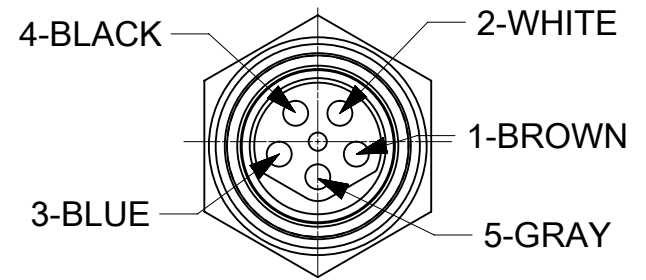

M8 3POLE MALE

M8 4POLE MALE

M8 5POLE MALE

VIEWS FROM THE FRONT SIDE

PART LIST

MOLEX PN	ENGINEERING PN	L+Tol.[mm]
1200900016	4R3P00A27C300	300 + 19
1200900018	4R3P00A27M010	1000 + 55
1200900019	4R3P00A27M020	2000 + 89
1200900029	4R4P00A27C300	300 + 19
1200900031	4R4P00A27M010	1000 + 55
1200900037	4R5P00A27C300	300 + 19
1200900076	4R5P00A27M010	1000 + 55

L + Tol.[mm] - SEE PART LIST

VIEW FORM THE FRONT SIDE

VIEW FROM THE BACK SIDE

BOM

9	-	POTTING MATERIAL	WEVO	-
8	1	LABEL	VINYL	YELLOW
7	1	LOCKNUT M8X0.5	BRASS	NICKEL PLATED
6	1	GASKET	FKM	RED
5	1	O-RING	NBR	BLACK
4	3/4/5	CONTACT 10 FE	BRONZE	GOLD OVER NICKEL PLATED
3	1	INSERT M8 FE XP	ELASTOLLAN	BLACK
2	1	REC SHELL M8(FE)XM8(M)	BRASS	NICKEL PLATED
1	-	WIRES;24AWG;OD=1.43mm	PVC	-
ITEM	QTY	DESCRIPTION	MATERIAL	FINISH/COLOR

SYMBOLS		THIS DRAWING CONTAINS INFORMATION THAT IS PROPRIETARY TO MOLEX ELECTRONIC TECHNOLOGIES, LLC AND SHOULD NOT BE USED WITHOUT WRITTEN PERMISSION	
DIMENSION UNITS	SCALE	CURRENT REV DESC:	
mm	2:1	EC NO: 605345	
GENERAL TOLERANCES (UNLESS SPECIFIED)		DRWN: MKOWALCZYK01 2018/10/02	
ANGULAR TOL ± 1.0°		CHK'D: MIWASIECZKO 2018/10/03	
4 PLACES ±		APPR: MIWASIECZKO 2018/10/03	
3 PLACES ±		INITIAL REVISION:	
2 PLACES ± 0.05		DRWN: MKOWALCZYK01 2018/10/02	
1 PLACE ± 0.3		APPR: MIWASIECZKO 2018/10/03	
0 PLACES ± 0.5		DOCUMENT NUMBER	
DRAFT WHERE APPLICABLE MUST REMAIN WITHIN DIMENSIONS		1200908076	
THIRD ANGLE PROJECTION		DOC TYPE DOC PART REVISION	
DRAWING		PSD 000 A	
SERIES		SHEET NUMBER	
A4-SIZE 120090		1 OF 1	
MATERIAL NUMBER		CUSTOMER	
SEE PART LIST		GENERAL MARKET	