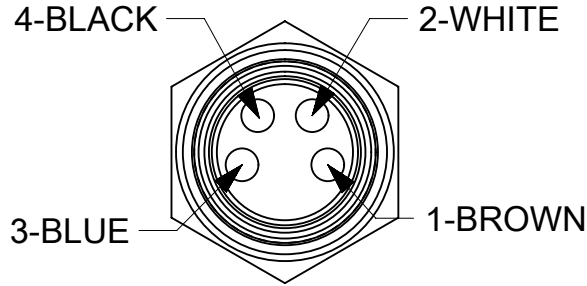

M8 3POLE MALE

M8 4POLE MALE

M8 5POLE MALE

VIEWS FROM THE FRONT SIDE

PART LIST

MOLEX PN	ENGINEERING PN	L+Tol.[mm]
1200900016	4R3P00A27C300	300 + 19
1200900018	4R3P00A27M010	1000 + 55
1200900019	4R3P00A27M020	2000 + 89
1200900029	4R4P00A27C300	300 + 19
1200900031	4R4P00A27M010	1000 + 55
1200900037	4R5P00A27C300	300 + 19
1200900076	4R5P00A27M010	1000 + 55

L + Tol.[mm] - SEE PART LIST

VIEW FORM THE FRONT SIDE

VIEW FROM THE BACK SIDE

BOM

9	-	POTTING MATERIAL	WEVO	-
8	1	LABEL	VINYL	YELLOW
7	1	LOCKNUT M8X0.5	BRASS	NICKEL PLATED
6	1	GASKET	FKM	RED
5	1	O-RING	NBR	BLACK
4	3/4/5	CONTACT 10 FE	BRONZE	GOLD OVER NICKEL PLATED
3	1	INSERT M8 FE XP	ELASTOLLAN	BLACK
2	1	REC SHELL M8(FE)XM8(M)	BRASS	NICKEL PLATED
1	-	WIRES;24AWG;OD=1.43mm	PVC	-
ITEM	QTY	DESCRIPTION	MATERIAL	FINISH/COLOR

SYMBOLS		THIS DRAWING CONTAINS INFORMATION THAT IS PROPRIETARY TO MOLEX ELECTRONIC TECHNOLOGIES, LLC AND SHOULD NOT BE USED WITHOUT WRITTEN PERMISSION	
DIMENSION UNITS	SCALE	CURRENT REV DESC:	
mm	2:1	EC NO: 605345	
GENERAL TOLERANCES (UNLESS SPECIFIED)		DRWN: MKOWALCZYK01 2018/10/02	
ANGULAR TOL ± 1.0°		CHK'D: MIWASIECZKO 2018/10/03	
4 PLACES ±		APPR: MIWASIECZKO 2018/10/03	
3 PLACES ±		INITIAL REVISION:	
2 PLACES ± 0.05		DRWN: MKOWALCZYK01 2018/10/02	
1 PLACE ± 0.3		APPR: MIWASIECZKO 2018/10/03	
0 PLACES ± 0.5		DOCUMENT NUMBER	
DRAFT WHERE APPLICABLE MUST REMAIN WITHIN DIMENSIONS		1200908076	
THIRD ANGLE PROJECTION		DOC TYPE DOC PART REVISION	
DRAWING		PSD 000 A	
SERIES		SHEET NUMBER	
A4-SIZE 120090		1 OF 1	
MATERIAL NUMBER		CUSTOMER	
SEE PART LIST		GENERAL MARKET	