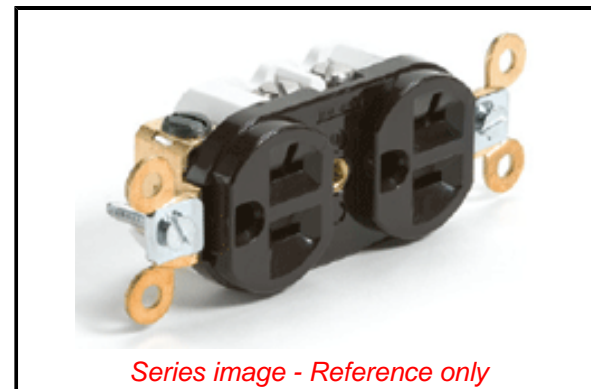

PLEASE CHECK WWW.MOLEX.COM FOR LATEST PART INFORMATION

Part Number: [1301480099](#)
Status: **Active**
Overview: [Heavy-Duty Industrial Wiring Devices](#)
Description: Safeway Duplex Heavy Duty Grade, Receptacle, 2 Pole/3 Wire, NEMA 5-20, 125V, Black

Documents:

[RoHS Certificate of Compliance (PDF)](#)   [Product Literature (PDF)](#)

Agency Certification

UL   E46237

General

Product Family	Wiring Devices
Series	130148
Exclude SD Check	Yes
IP Rating	N/A
NEMA Configuration	NEMA 5-20
Overview	Heavy-Duty Industrial Wiring Devices
Product Literature Order No	987650-8068
Product Name	Safeway
Receptacle Type	Duplex
Specialty	N/A
Type	Receptacle
UPC	78678871822

Physical

Flange	No
Flip Lid	No
Gender	Female
Length	N/A
Locking Blade	No
Poles	2-pole/3-wire

Electrical

Cord Type	N/A
Current - Maximum per Contact	20.0A
GFCI	No
Lighted Connector	No
Voltage - Maximum	125V

Material Info

Engineering Number	5362DWBLK

EU ELV

Not Reviewed

EU RoHS

Not Reviewed

REACH SVHC

Not Reviewed

Halogen-Free

Status

Not Reviewed

For more information, please visit [Contact US](#)

China ROHS

Not Reviewed

ELV

Not Reviewed

RoHS Phthalates

Not Reviewed

Search Parts in this Series

[130148 Series](#)

PLEASE CHECK WWW.MOLEX.COM FOR LATEST PART INFORMATION