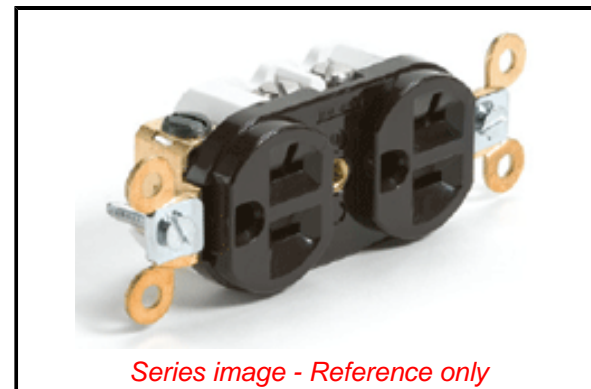

PLEASE CHECK WWW.MOLEX.COM FOR LATEST PART INFORMATION

Part Number: [1301480104](#)
Status: **Active**
Overview: [Heavy-Duty Industrial Wiring Devices](#)
Description: Safeway Duplex Heavy Duty Grade Receptacle, 2 Pole/3 Wire, NEMA 5-20, 125V, Red

Documents:

[RoHS Certificate of Compliance (PDF)](#)

[Product Literature (PDF)](#)

General

Product Family	Wiring Devices
Series	130148
Exclude SD Check	Yes
IP Rating	N/A
NEMA Configuration	NEMA 5-20
Overview	Heavy-Duty Industrial Wiring Devices
Product Literature Order No	987650-8068
Product Name	Safeway
Receptacle Type	Duplex
Specialty	N/A
Type	Receptacle
UPC	78678871823

Physical

Flange	No
Flip Lid	No
Gender	Female
Length	N/A
Locking Blade	No
Poles	2-pole/3-wire

Electrical

Cord Type	N/A
Current - Maximum per Contact	20.0A
GFCI	No
Lighted Connector	No
Voltage - Maximum	125V

Material Info

Engineering Number	5362DWR

Series image - Reference only

EU ELV

Not Reviewed

EU RoHS

Not Reviewed

REACH SVHC

Not Reviewed

Halogen-Free

Status

Not Reviewed

For more information, please visit [Contact US](#)

China ROHS

Not Reviewed

ELV

Not Reviewed

RoHS Phthalates

Not Reviewed

Search Parts in this Series

[130148 Series](#)