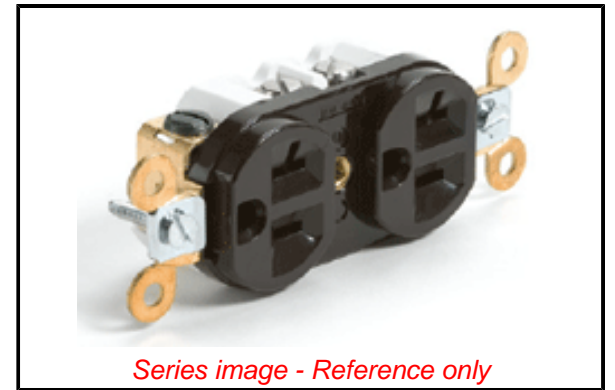

PLEASE CHECK WWW.MOLEX.COM FOR LATEST PART INFORMATION

Part Number: [1301480102](#)
Status: **Active**
Overview: [Heavy-Duty Industrial Wiring Devices](#)
Description: Safeway Duplex Heavy Duty Grade Receptacle, 2 Pole/3 Wire, NEMA 5-20, 125V, Ivory

Documents:

[RoHS Certificate of Compliance (PDF)](#)   [Product Literature (PDF)](#)

Agency Certification

UL   E46237

General

Product Family   Wiring Devices
Series   [130148](#)
Exclude SD Check   Yes
IP Rating   N/A
NEMA Configuration   NEMA 5-20
Overview   [Heavy-Duty Industrial Wiring Devices](#)
Product Literature Order No   987650-8068
Product Name   Safeway
Receptacle Type   Duplex
Specialty   N/A
Type   Receptacle
UPC   78678871875

Physical

Flange   No
Flip Lid   No
Gender   Female
Length   N/A
Locking Blade   No
Poles   2-pole/3-wire

Electrical

Cord Type   N/A
Current - Maximum per Contact   20.0A
GFCI   No
Lighted Connector   No
Voltage - Maximum   125V

Material Info

Engineering Number   5362DWI

Series image - Reference only

EU ELV

Not Reviewed

EU RoHS

Not Reviewed

REACH SVHC

Not Reviewed

Halogen-Free

Status

Not Reviewed

For more information, please visit [Contact US](#)

China ROHS

Not Reviewed

ELV

Not Reviewed

RoHS Phthalates

Not Reviewed

Search Parts in this Series

[130148 Series](#)