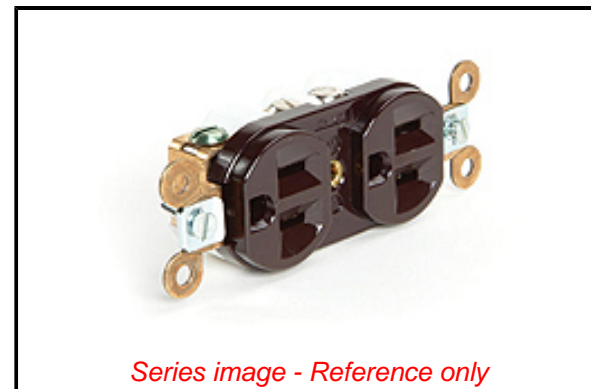

PLEASE CHECK WWW.MOLEX.COM FOR LATEST PART INFORMATION

Part Number: [1301480107](#)
Status: **Active**
Overview: [Heavy-Duty Industrial Wiring Devices](#)
Description: Safeway Duplex Receptacle, Heavy Grade, 2 Pole/3 Wire, NEMA 6-20, 250V

Documents:

[RoHS Certificate of Compliance (PDF)](#)   [Product Literature (PDF)](#)

Agency Certification

UL   E46237

General

Product Family	Wiring Devices
Series	130148
Exclude SD Check	Yes
IP Rating	N/A
NEMA Configuration	NEMA 6-20
Overview	Heavy-Duty Industrial Wiring Devices
Product Literature Order No	987650-8068
Product Name	Safeway
Receptacle Type	Duplex
Specialty	N/A
Type	Receptacle
UPC	78678871894

Physical

Flange	No
Flip Lid	No
Gender	Female
Length	N/A
Locking Blade	No
Poles	2-pole/3-wire

Electrical

Cord Type	N/A
Current - Maximum per Contact	20.0A
GFCI	No
Lighted Connector	No
Voltage - Maximum	250V

Material Info

Engineering Number   5462DW

Series image - Reference only

EU ELV

Not Reviewed

EU RoHS

Not Reviewed

REACH SVHC

Not Reviewed

Halogen-Free

Status

Not Reviewed

For more information, please visit [Contact US](#)

China ROHS

Not Reviewed

ELV

Not Reviewed

RoHS Phthalates

Not Reviewed

China RoHS

Search Parts in this Series

[130148 Series](#)

PLEASE CHECK WWW.MOLEX.COM FOR LATEST PART INFORMATION