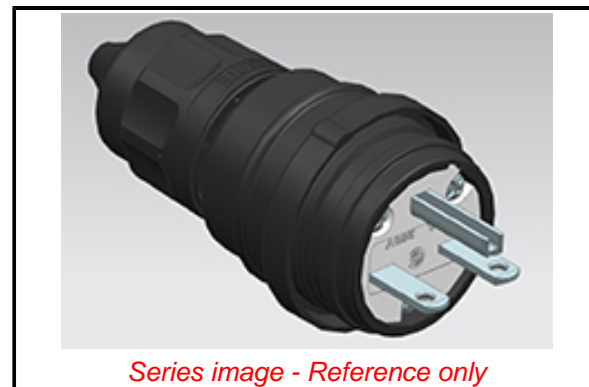

PLEASE CHECK WWW.MOLEX.COM FOR LATEST PART INFORMATION

Part Number: [1301460045](#)
Status: **Active**
Overview: [Watertite Wet-Location Wiring Solutions](#)
Description: Watertite Extreme Extra-Hard Outdoor Use Plug, 2 Pole/3 Wire, NEMA 6-15, 250V, Cord Grip Body Size F2, Black, Silicone Husk

Documents:

[RoHS Certificate of Compliance (PDF)](#) [Product Literature (PDF)](#)

Agency Certification

CSA LR6837
UL E10176

General

Product Family Wiring Devices
Series [130146](#)
Exclude SD Check Yes
IP Rating IP69K
NEMA Configuration NEMA 6-15
Overview [Watertite Wet-Location Wiring Solutions](#)
Product Literature Order No 987651-9322
Product Name Watertite Extreme
Receptacle Type N/A
Specialty N/A
Type Plug
UPC 78678871050

Physical

Cord Grip Body Size F2 1/2"
Flange No
Flip Lid No
Gender Male
Length N/A
Locking Blade No
Net Weight 265.220/kg
Poles 2-pole/3-wire

Electrical

Cord Type N/A
Current - Maximum per Contact 15.0A
GFCI No
Lighted Connector No
Voltage - Maximum 250V

Material Info

Engineering Number 14W49BLK

Series image - Reference only

EU ELV

Not Relevant

EU RoHS

Not Relevant

REACH SVHC

Not Relevant

Halogen-Free

Status

Not Relevant

For more information, please visit [Contact US](#)

China ROHS

Not Relevant

ELV

Not Relevant

RoHS Phthalates

Not Relevant

Search Parts in this Series

[130146 Series](#)