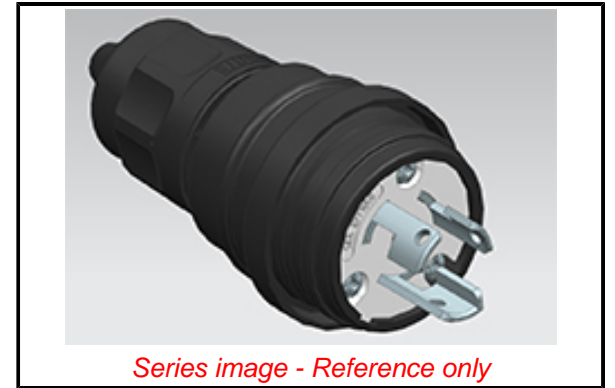

PLEASE CHECK WWW.MOLEX.COM FOR LATEST PART INFORMATION

Part Number: [1301460080](#)
Status: **Active**
Overview: [Watertite Wet-Location Wiring Solutions](#)
Description: Watertite Extreme Plug with Locking Blade, 2 Pole/3 Wire, NEMA L7-15, 277V, Cord Grip Body Size F2, Black, Silicone Husk

Documents:

[RoHS Certificate of Compliance (PDF)](#)   [Product Literature (PDF)](#)

Agency Certification

CSA	LR6837
UL	E10176

General

Product Family	Wiring Devices
Series	130146
Exclude SD Check	Yes
IP Rating	IP69K
NEMA Configuration	NEMA L7-15
Overview	Watertite Wet-Location Wiring Solutions
Product Literature Order No	987651-9322
Product Name	Watertite Extreme
Receptacle Type	N/A
Specialty	N/A
Type	Plug
UPC	78678871255

Physical

Cord Grip Body Size	F2 1/2"
Flange	No
Flip Lid	No
Gender	Male
Length	N/A
Locking Blade	Yes
Net Weight	126.098/g
Poles	2-pole/3-wire

Electrical

Cord Type	N/A
Current - Maximum per Contact	15.0A
GFCI	No
Lighted Connector	No
Voltage - Maximum	277V

Material Info

Engineering Number	24W34BLK

Series image - Reference only

EU ELV

Not Reviewed

EU RoHS

Not Reviewed

REACH SVHC

Not Reviewed

Halogen-Free

Status

Not Reviewed

For more information, please visit [Contact US](#)

China ROHS

Not Reviewed

ELV

Not Reviewed

RoHS Phthalates

Not Reviewed

Search Parts in this Series

[130146 Series](#)