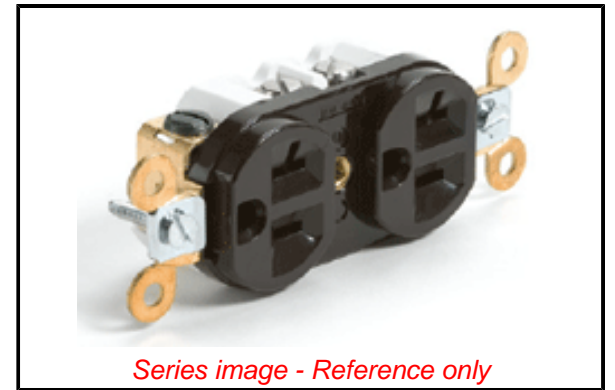

PLEASE CHECK WWW.MOLEX.COM FOR LATEST PART INFORMATION

Part Number: [1301480119](#)
Status: **Active**
Overview: [Heavy-Duty Industrial Wiring Devices](#)
Description: Safeway Duplex Heavy Duty Hospital Grade Receptacle, 2 Pole/3 Wire, NEMA 5-20, 125V, Black

Documents:

[RoHS Certificate of Compliance (PDF)](#)   [Product Literature (PDF)](#)

Agency Certification

UL   E46237

General

Product Family   Wiring Devices
Series   [130148](#)
Exclude SD Check   Yes
IP Rating   N/A
NEMA Configuration   NEMA 5-20
Overview   [Heavy-Duty Industrial Wiring Devices](#)
Product Literature Order No   987650-8068
Product Name   Safeway
Receptacle Type   Duplex
Specialty   Hospital Duty
Type   Receptacle
UPC   78678862932

Physical

Flange   No
Flip Lid   No
Gender   Female
Length   N/A
Locking Blade   No
Poles   2-pole/3-wire

Electrical

Cord Type   N/A
Current - Maximum per Contact   20.0A
GFCI   No
Lighted Connector   No
Voltage - Maximum   125V

Material Info

Engineering Number   85362DWBLK

EU ELV

Not Reviewed

EU RoHS

Not Reviewed

REACH SVHC

Not Reviewed

Halogen-Free

Status

Not Reviewed

For more information, please visit [Contact US](#)

China ROHS

Not Reviewed

ELV

Not Reviewed

RoHS Phthalates

Not Reviewed

Search Parts in this Series

[130148 Series](#)

PLEASE CHECK WWW.MOLEX.COM FOR LATEST PART INFORMATION