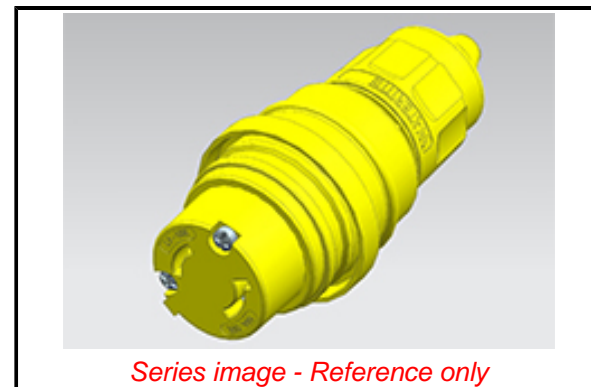

PLEASE CHECK WWW.MOLEX.COM FOR LATEST PART INFORMATION

Part Number: [1301460091](#)
Status: **Active**
Overview: [Watertite Wet-Location Wiring Solutions](#)
Description: Watertite Extreme Connector for Male Receptacle with Locking Blade, 2 Pole/2 Wire, NEMA L1-15, 125V, F2, Silicone Husk

Documents:

[RoHS Certificate of Compliance (PDF)](#)   [Product Literature (PDF)](#)

Agency Certification

CSA   LR6837

General

Product Family   Wiring Devices
Series   [130146](#)
Exclude SD Check   Yes
IP Rating   IP69K
NEMA Configuration   NEMA L1-15
Overview   [Watertite Wet-Location Wiring Solutions](#)
Product Literature Order No   987651-9322
Product Name   Watertite Extreme
Receptacle Type   Single
Specialty   N/A
Type   Connector
UPC   78678871182

Physical

Cord Grip Body Size   F2 1/2"
Flange   No
Flip Lid   No
Gender   Female
Length   N/A
Locking Blade   Yes
Poles   2-pole/2-wire

Electrical

Cord Type   N/A
Current - Maximum per Contact   15.0A
GFCI   No
Lighted Connector   No
Voltage - Maximum   125V

Material Info

Engineering Number   25W04MB

EU ELV

Not Reviewed

EU RoHS

Not Reviewed

REACH SVHC

Not Reviewed

Halogen-Free

Status

Not Reviewed

For more information, please visit [Contact US](#)

China ROHS

Not Reviewed

ELV

Not Reviewed

RoHS Phthalates

Not Reviewed

Search Parts in this Series

[130146 Series](#)