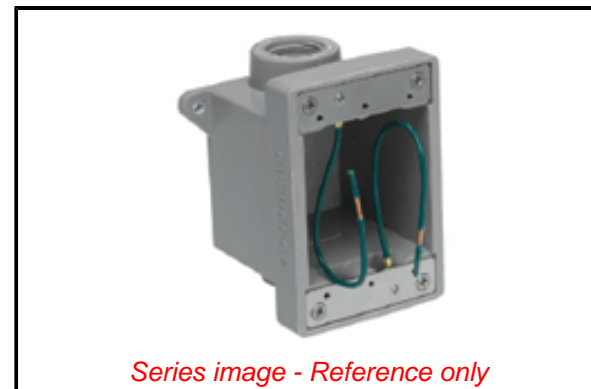

PLEASE CHECK WWW.MOLEX.COM FOR LATEST PART INFORMATION

Part Number: [1301280118](#)
Status: **Active**
Overview: [Outlet Boxes](#)
Description: Woodhead FD Gray Glass-Filled Polyester Box, (2) 25.40mm (1.000") Threaded Knock-out Openings

Documents:

[RoHS Certificate of Compliance (PDF)](#)   [Product Literature (PDF)](#)

Agency Certification

UL   E117594

General

Product Family	Power Distribution
Series	130128
Enclosure Rating	N/A
Exclude SD Check	Yes
GFCI Reset	N/A
Mounting Style	Permanent
Open Neutral Relay	N/A
Overview	Outlet Boxes
Product Literature Order No	987650-7737
Product Name	Woodhead
Receptacle Type	N/A
Type	FD Box - Industrial Duty
UPC	78678872454

Physical

Cord Diameter	N/A
Cord Grip Body Size	N/A
Cord Length	N/A
Feed-Thru	Yes
Flip Lid	No
Material - Housing	PBT Glass-Filled
Number of Receptacles	0
Packaging Type	Carton

Electrical

Cord Type	N/A
Current - Maximum per Contact	N/A
GFCI	No
Ground Continuity Monitor	No
NEMA Configuration	N/A
Voltage - Maximum	N/A

Material Info

Engineering Number   454

Series image - Reference only

EU ELV

Not Reviewed

EU RoHS

Not Reviewed

REACH SVHC

Not Reviewed

Halogen-Free

Status

Not Reviewed

For more information, please visit [Contact US](#)

China ROHS

Not Reviewed

ELV

Not Reviewed

RoHS Phthalates

Not Reviewed

Search Parts in this Series

[130128 Series](#)