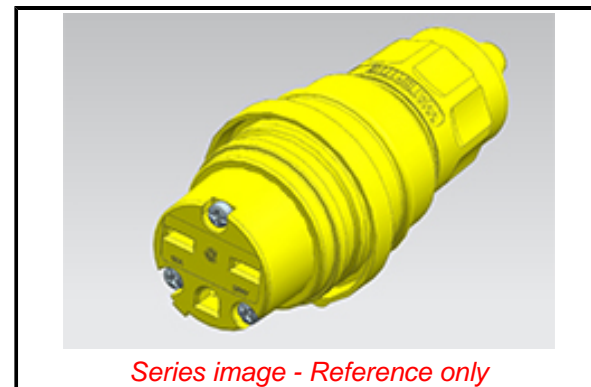

PLEASE CHECK WWW.MOLEX.COM FOR LATEST PART INFORMATION

Part Number: [1301460076](#)
Status: **Active**
Overview: [Watertite Wet-Location Wiring Solutions](#)
Description: Watertite Extreme Connector for Male Receptacle, NEMA 6-15R Motor Base Connector, F2, Silicone Husk

Documents:

[RoHS Certificate of Compliance (PDF)](#)   [Product Literature (PDF)](#)

Agency Certification

CSA   LR6837

General

Product Family   Wiring Devices
Series   [130146](#)
Exclude SD Check   Yes
IP Rating   IP69K
NEMA Configuration   N/A
Overview   [Watertite Wet-Location Wiring Solutions](#)
Product Literature Order No   987651-9322
Product Name   Watertite Extreme
Receptacle Type   Single
Specialty   N/A
Type   Connector
UPC   78678875362

Physical

Cord Grip Body Size   F2 1/2"
Flange   Yes
Flip Lid   No
Gender   Female
Length   N/A
Locking Blade   No
Poles   N/A

Electrical

Cord Type   N/A
Current - Maximum per Contact   15.0A
GFCI   No
Lighted Connector   No
Voltage - Maximum   N/A

Material Info

Engineering Number   15W49MB

Series image - Reference only

EU ELV

Not Reviewed

EU RoHS

Not Reviewed

REACH SVHC

Not Reviewed

Halogen-Free

Status

Not Reviewed

For more information, please visit [Contact US](#)

China ROHS

Not Reviewed

ELV

Not Reviewed

RoHS Phthalates

Not Reviewed

Search Parts in this Series

[130146 Series](#)