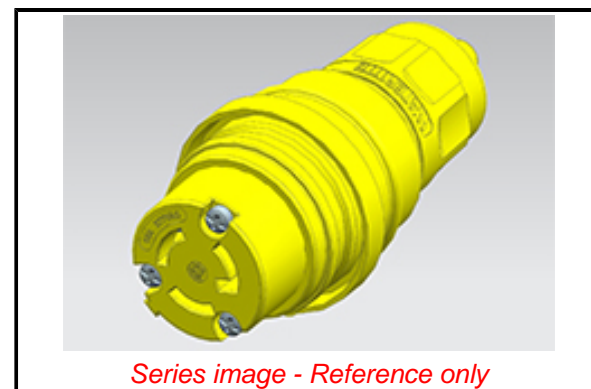

PLEASE CHECK WWW.MOLEX.COM FOR LATEST PART INFORMATION

Part Number: [1301460097](#)
Status: **Active**
Overview: [Watertite Wet-Location Wiring Solutions](#)
Description: Watertite Extreme Connector for Male Receptacle with Locking Blade, 2 Pole/3 Wire, NEMA L7-15, 277V, F2, Silicone Husk

Documents:

[RoHS Certificate of Compliance (PDF)](#)   [Product Literature (PDF)](#)

Agency Certification

CSA   LR6837

General

Product Family   Wiring Devices
Series   [130146](#)
Exclude SD Check   Yes
IP Rating   IP69K
NEMA Configuration   NEMA L7-15
Overview   [Watertite Wet-Location Wiring Solutions](#)
Product Literature Order No   987651-9322
Product Name   Watertite Extreme
Receptacle Type   Single
Specialty   N/A
Type   Connector
UPC   78678871186

Physical

Cord Grip Body Size   F2 1/2"
Flange   No
Flip Lid   No
Gender   Female
Length   N/A
Locking Blade   Yes
Poles   2-pole/3-wire

Electrical

Cord Type   N/A
Current - Maximum per Contact   15.0A
GFCI   No
Lighted Connector   No
Voltage - Maximum   277V

Material Info

Engineering Number   25W34MB

EU ELV

Not Reviewed

EU RoHS

Not Reviewed

REACH SVHC

Not Reviewed

Halogen-Free

Status

Not Reviewed

For more information, please visit [Contact US](#)

China ROHS

Not Reviewed

ELV

Not Reviewed

RoHS Phthalates

Not Reviewed

Search Parts in this Series

[130146 Series](#)