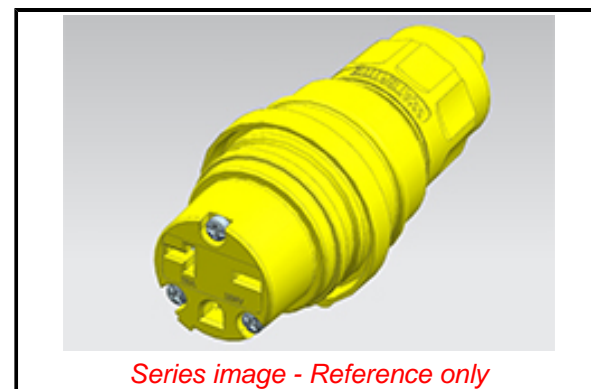

PLEASE CHECK WWW.MOLEX.COM FOR LATEST PART INFORMATION

Part Number: [1301460072](#)
Status: **Active**
Overview: [Watertite Wet-Location Wiring Solutions](#)
Description: Watertite Extreme Connector for Male Receptacle, 2 Pole/3 Wire, NEMA 6-20 250V, F2, Silicone Husk

Documents:

[RoHS Certificate of Compliance (PDF)](#)   [Product Literature (PDF)](#)

Agency Certification

CSA   LR6837

General

Product Family   Wiring Devices
Series   [130146](#)
Exclude SD Check   Yes
IP Rating   IP69K
NEMA Configuration   NEMA 6-20
Overview   [Watertite Wet-Location Wiring Solutions](#)
Product Literature Order No   987651-9322
Product Name   Watertite Extreme
Receptacle Type   Single
Specialty   N/A
Type   Connector
UPC   78678875360

Physical

Cord Grip Body Size   F2 1/2"
Flange   Yes
Flip Lid   No
Gender   Female
Length   N/A
Locking Blade   No
Poles   2-pole/3-wire

Electrical

Cord Type   N/A
Current - Maximum per Contact   20.0A
GFCI   No
Lighted Connector   No
Voltage - Maximum   250V

Material Info

Engineering Number   15W48MB

EU ELV

Not Reviewed

EU RoHS

Not Reviewed

REACH SVHC

Not Reviewed

Halogen-Free

Status

Not Reviewed

For more information, please visit [Contact US](#)

China ROHS

Not Reviewed

ELV

Not Reviewed

RoHS Phthalates

Not Reviewed

Search Parts in this Series

[130146 Series](#)