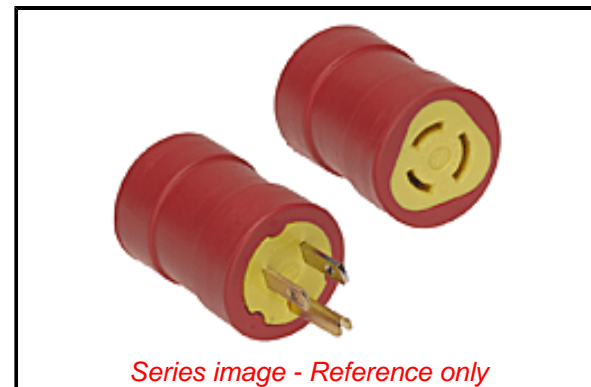

PLEASE CHECK WWW.MOLEX.COM FOR LATEST PART INFORMATION

Part Number: [1301510002](#)
Status: **Active**
Overview: [Heavy-Duty Industrial Wiring Devices](#)
Description: Super-Safeway Adapter Non-NEMA Receptacle - Female End 15A/125V, Non-NEMA 5-15 Plug - Male End, 15A/125V

Documents:

[RoHS Certificate of Compliance (PDF)](#)   [Product Literature (PDF)](#)

General

Product Family	Wiring Devices
Series	130151
Exclude SD Check	Yes
IP Rating	N/A
NEMA Configuration	NEMA 5-15
Overview	Heavy-Duty Industrial Wiring Devices
Product Literature Order No	987650-8068
Product Name	Super-Safeway
Receptacle Type	N/A
Specialty	N/A
Type	Adapter
UPC	78678800137

Physical

Flange	Yes
Flip Lid	No
Gender	Male
Length	N/A
Locking Blade	No
Poles	2-pole/3-wire

Electrical

Cord Type	N/A
Current - Maximum per Contact	50.0A
GFCI	No
Lighted Connector	No
Voltage - Maximum	125V

Material Info

Engineering Number	00137

EU ELV

Not Reviewed

EU RoHS

Not Reviewed

REACH SVHC

Not Reviewed

Halogen-Free

Status

Not Reviewed

For more information, please visit [Contact US](#)

China ROHS

Not Reviewed

ELV

Not Reviewed

RoHS Phthalates

Not Reviewed

Search Parts in this Series

[130151](#) Series