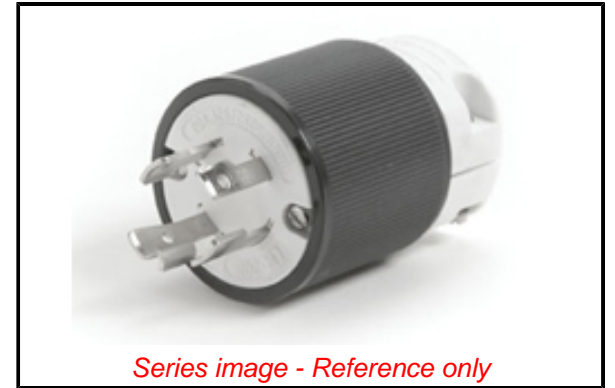

PLEASE CHECK WWW.MOLEX.COM FOR LATEST PART INFORMATION

Part Number: [1301450058](#)
Status: **Active**
Overview: [Heavy-Duty Industrial Wiring Devices](#)
Description: Safeway Plug with Locking Blade, 3 Pole/4 Wire, NEMA L17-30, 3ø 600V

Documents:

[RoHS Certificate of Compliance (PDF)](#) [Product Literature (PDF)](#)

Agency Certification

CSA LR6837
UL E10176

General

Product Family [Wiring Devices](#)
Series [130145](#)
Exclude SD Check Yes
IP Rating N/A
NEMA Configuration NEMA L17-30
Overview [Heavy-Duty Industrial Wiring Devices](#)
Product Literature Order No 987650-8068
Product Name Safeway
Receptacle Type N/A
Specialty N/A
Type Plug
UPC 78678894200

Physical

Flange No
Flip Lid No
Gender Male
Length N/A
Locking Blade Yes
Poles 3-pole/4-wire

Electrical

Cord Type N/A
Current - Maximum per Contact 30.0A
GFCI No
Lighted Connector No
Voltage - Maximum 3ø 600V

Material Info

Engineering Number 28T77

EU ELV

Not Reviewed

EU RoHS

Not Reviewed

REACH SVHC

Not Reviewed

Halogen-Free

Status

Not Reviewed

For more information, please visit [Contact US](#)

China ROHS

Not Reviewed

ELV

Not Reviewed

RoHS Phthalates

Not Reviewed

Search Parts in this Series

[130145 Series](#)

PLEASE CHECK WWW.MOLEX.COM FOR LATEST PART INFORMATION