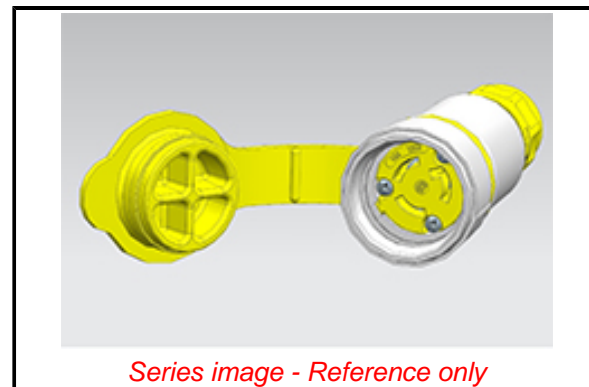

PLEASE CHECK WWW.MOLEX.COM FOR LATEST PART INFORMATION

Part Number: [1301460101](#)
Status: **Active**
Overview: [Watertite Wet-Location Wiring Solutions](#)
Description: Watertite Extreme Ground Fault Monitoring Connector with Locking Blade 2 Pole/3 Wire, NEMA L5-15, 125V, Cord Grip Body Size F2, Silicone Husk

Documents:

[RoHS Certificate of Compliance \(PDF\)](#)

[Product Literature \(PDF\)](#)

Agency Certification

CSA LR6837
 UL E10176

General

Product Family	Wiring Devices
Series	130146
Exclude SD Check	Yes
IP Rating	IP69K
NEMA Configuration	NEMA L5-15
Overview	Watertite Wet-Location Wiring Solutions
Product Literature Order No	987651-9322
Product Name	Watertite Extreme
Receptacle Type	Single
Specialty	Monitoring
Type	Connector
UPC	78678802588

Physical

Cord Grip Body Size	F2 1/2"
Flange	No
Flip Lid	No
Gender	Female
Length	N/A
Locking Blade	Yes
Poles	2-pole/3-wire

Electrical

Cord Type	N/A
Current - Maximum per Contact	15.0A
GFCI	No
Lighted Connector	Yes
Voltage - Maximum	125V

Material Info

Engineering Number	25W47GCM
--------------------	----------

Series image - Reference only

EU ELV

Not Reviewed

EU RoHS

Not Reviewed

REACH SVHC