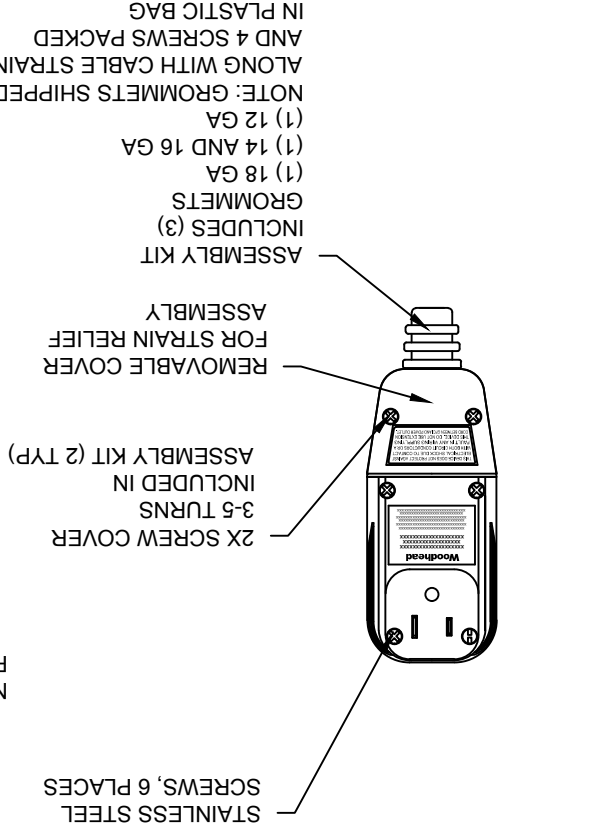

INITIAL RELEASE EC NO.: PG2013-1078 DRWN: HKNEELAN 2008/10/20 CHKD: HKNEELAN 2014/07/22 APPR: JFMURPHY 2015/04/20		REV	DESCRIPTION	QUALITY SYMBOLS	GENERAL TOLERANCES (UNLESS SPECIFIED)	DRAWN BY DATE	CHECKED BY DATE	APPROVED BY DATE	MATERIAL NO.	DOCUMENT NO.	SHEET NO.
DRAFT WHERE APPLICABLE MUST REMAIN WITHIN DIMENSIONS		ANGULAR ±1/2°		4 PLACES ±	mm	HK	HKNEELAN	JFMURPHY	2015/04/20	SD-130153-002	1 OF 1
GENERAL TOLERANCES (UNLESS SPECIFIED)		1 PLACE ±0.25		3 PLACES ±---	INCH	HK	HKNEELAN	JFMURPHY	2015/04/20	THIS DRAWING CONTAINS INFORMATION THAT IS PROPRIETARY TO MOLEX INCORPORATED AND SHOULD NOT BE USED WITHOUT WRITTEN PERMISSION	

TECHNICAL:
LISTED:
RATED SUPPLY VOLTAGE:
RATED CURRENT:
RESET TYPE:
OPERATING FREQUENCY:
TYPE:
GROUND TRIP CURRENT:
OVERLOAD CURRENT:
INSULATION VOLTAGE:
ENDURANCE OPERATIONS:

UL AND cUL
120 VAC
UP TO 15 AMPS OR CABLE RATING
60 Hz
CLASS A
4-6 mA
90 AMP 125 VAC
1,500 VRMS - 1 MINUTE
3000 OPERATIONS

MATERIAL NO.	ENGINEERING NO.	POWER-UP
1301530099	15054A	AUTO
1301530100	15054M	MANUAL