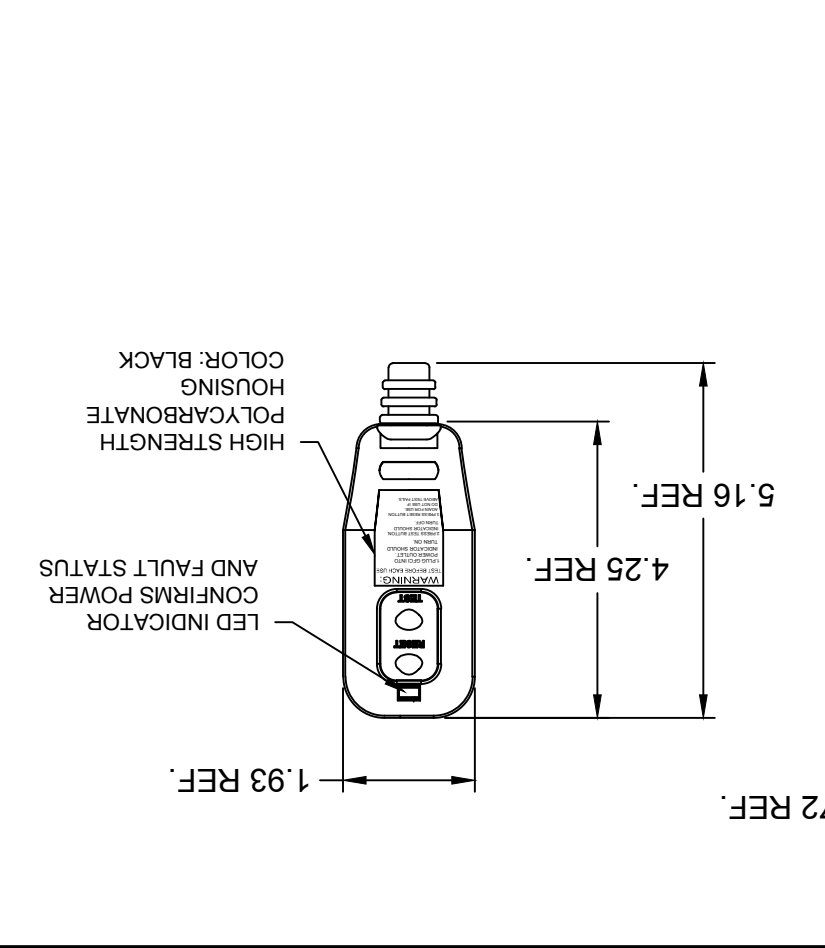

INITIAL RELEASE EC NO.: PG2013-1078 DRWN: HKNEELAN 2008/10/20 CHKD: HKNEELAN 2014/07/22 APPR: JFMURPHY 2015/04/20		REV	DESCRIPTION	QUALITY SYMBOLS	GENERAL TOLERANCES (UNLESS SPECIFIED)	DRAWN BY DATE	CHECKED BY DATE	APPROVED BY DATE	MATERIAL NO.	DOCUMENT NO.	SHEET NO.
DRAFT WHERE APPLICABLE MUST REMAIN WITHIN DIMENSIONS		ANGULAR ±1/2°		4 PLACES ±	mm	HK	HKNEELAN	JFMURPHY	2015/04/20	SD-130153-002	1 OF 1
GENERAL TOLERANCES (UNLESS SPECIFIED)		1 PLACE ±0.25		3 PLACES ±---	INCH	HK	HKNEELAN	JFMURPHY	2015/04/20	THIS DRAWING CONTAINS INFORMATION THAT IS PROPRIETARY TO MOLEX INCORPORATED AND SHOULD NOT BE USED WITHOUT WRITTEN PERMISSION	

TECHNICAL:
LISTED:
RATED SUPPLY VOLTAGE:
RATED CURRENT:
RESET TYPE:
OPERATING FREQUENCY:
TYPE:
GROUND TRIP CURRENT:
OVERLOAD CURRENT:
INSULATION VOLTAGE:
ENDURANCE OPERATIONS:

UL AND cUL
120 VAC
UP TO 15 AMPS OR CABLE RATING
60 Hz
CLASS A
4-6 mA
90 AMP 125 VAC
1,500 VRMS - 1 MINUTE
3000 OPERATIONS

MATERIAL NO.	ENGINEERING NO.	POWER-UP
1301530099	15054A	AUTO
1301530100	15054M	MANUAL