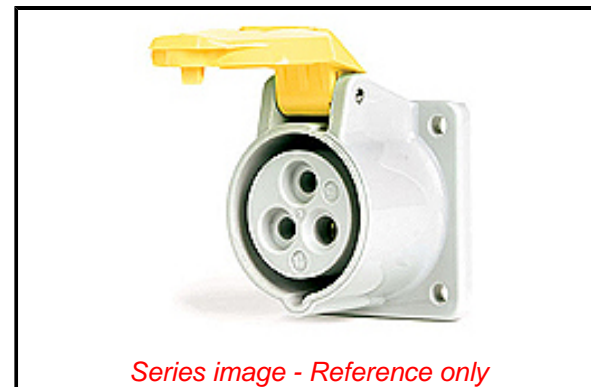

PLEASE CHECK WWW.MOLEX.COM FOR LATEST PART INFORMATION

Part Number: [1301500056](#)
Status: **Active**
Overview: [Heavy-Duty Industrial Wiring Devices](#)
Description: 20 Amp Safeway Pin and Sleeve Receptacle with Flip Lid, 2 Pole/3 Wire, 125V, Yellow

Documents:

[RoHS Certificate of Compliance (PDF)](#)

Agency Certification

UL E145923

General

Product Family	Wiring Devices
Series	130150
Comments	IEC Configuration 309-1/309-2, IEC Configuration 309-1/309-2
Exclude SD Check	Yes
IP Rating	IP44
NEMA Configuration	N/A
Overview	Heavy-Duty Industrial Wiring Devices
Product Name	Safeway
Receptacle Type	Single
Specialty	Pin and Sleeve
Type	Receptacle
UPC	78678861323

Physical

Flange	No
Flip Lid	Yes
Gender	Female
Length	N/A
Locking Blade	No
Poles	2-pole/3-wire

Electrical

Cord Type	N/A
Current - Maximum per Contact	20.0A
GFCI	No
Lighted Connector	No
Voltage - Maximum	125V

Material Info

Engineering Number	320R4

Series image - Reference only

EU ELV

Not Reviewed

EU RoHS

Not Reviewed

REACH SVHC

Not Reviewed

Halogen-Free

Status

Not Reviewed

For more information, please visit [Contact US](#)

China ROHS

Not Reviewed

ELV

Not Reviewed

RoHS Phthalates

Not Reviewed

Search Parts in this Series

[130150 Series](#)