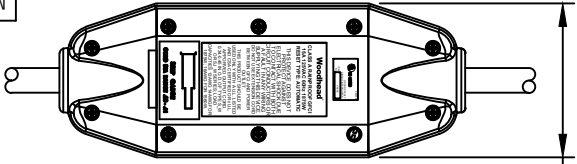

GENERAL TOLERANCES (UNLESS SPECIFIED)  
 DIMENSION STYLE INCH  
 SCALE NTS  
 DESIGN UNITS INCH  
 THIRD ANGLE PROJECTION

120V 15A INLINE GFCI W/ TRIPLE TAP CONNECTOR NEMA 5-15  
 MOLEX INCORPORATED  
 SD-130153-014  
 SHEET NO. 1 OF 1

THIS DRAWING CONTAINS INFORMATION THAT IS PROPRIETARY TO MOLEX INCORPORATED AND SHOULD NOT BE USED WITHOUT WRITTEN PERMISSION

MATERIAL NO.	ENGINEERING NO.	LENGTH "L"	LENGTH "A"	POWER-UP
1301530029	15050-3TTA	2 FT 8 IN	1 FT 1 IN	AUTO
1301530040	15050-6TTA	7 FT 8 IN	6 FT 2 IN	AUTO
1301530026	15050-25TTA	26 FT 8 IN	25 FT 2 IN	AUTO
1301530034	15050-50TTA	51 FT 8 IN	50 FT 4 IN	AUTO
1301530030	15050-1TTM	2 FT 8 IN	1 FT 1 IN	MANUAL
1301530041	15050-6TTM	7 FT 8 IN	6 FT 2 IN	MANUAL
1301530027	15050-25TTM	26 FT 8 IN	25 FT 2 IN	MANUAL
1301530035	15050-50TTM	51 FT 8 IN	50 FT 4 IN	MANUAL