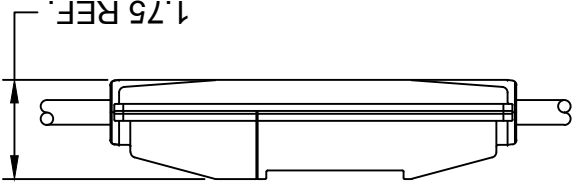

GENERAL TOLERANCES (UNLESS SPECIFIED)  
 DIMENSION STYLE INCH  
 SCALE NTS  
 DESIGN UNITS INCH  
 THIRD ANGLE PROJECTION

120V 15A INLINE GFCI W/ TRIPLE TAP CONNECTOR NEMA 5-15  
 MOLEX INCORPORATED  
 SD-130153-014  
 SHEET NO. 1 OF 1

THIS DRAWING CONTAINS INFORMATION THAT IS PROPRIETARY TO MOLEX INCORPORATED AND SHOULD NOT BE USED WITHOUT WRITTEN PERMISSION

MATERIAL NO.	ENGINEERING NO.	LENGTH "L"	LENGTH "A"	POWER-UP
1301530029	15050-3TTA	2 FT 8 IN	1 FT 1 IN	AUTO
1301530040	15050-6TTA	7 FT 8 IN	6 FT 2 IN	AUTO
1301530026	15050-25TTA	26 FT 8 IN	25 FT 2 IN	AUTO
1301530034	15050-50TTA	51 FT 8 IN	50 FT 4 IN	AUTO
1301530030	15050-1TTM	2 FT 8 IN	1 FT 1 IN	MANUAL
1301530041	15050-6TTM	7 FT 8 IN	6 FT 2 IN	MANUAL
1301530027	15050-25TTM	26 FT 8 IN	25 FT 2 IN	MANUAL
1301530035	15050-50TTM	51 FT 8 IN	50 FT 4 IN	MANUAL