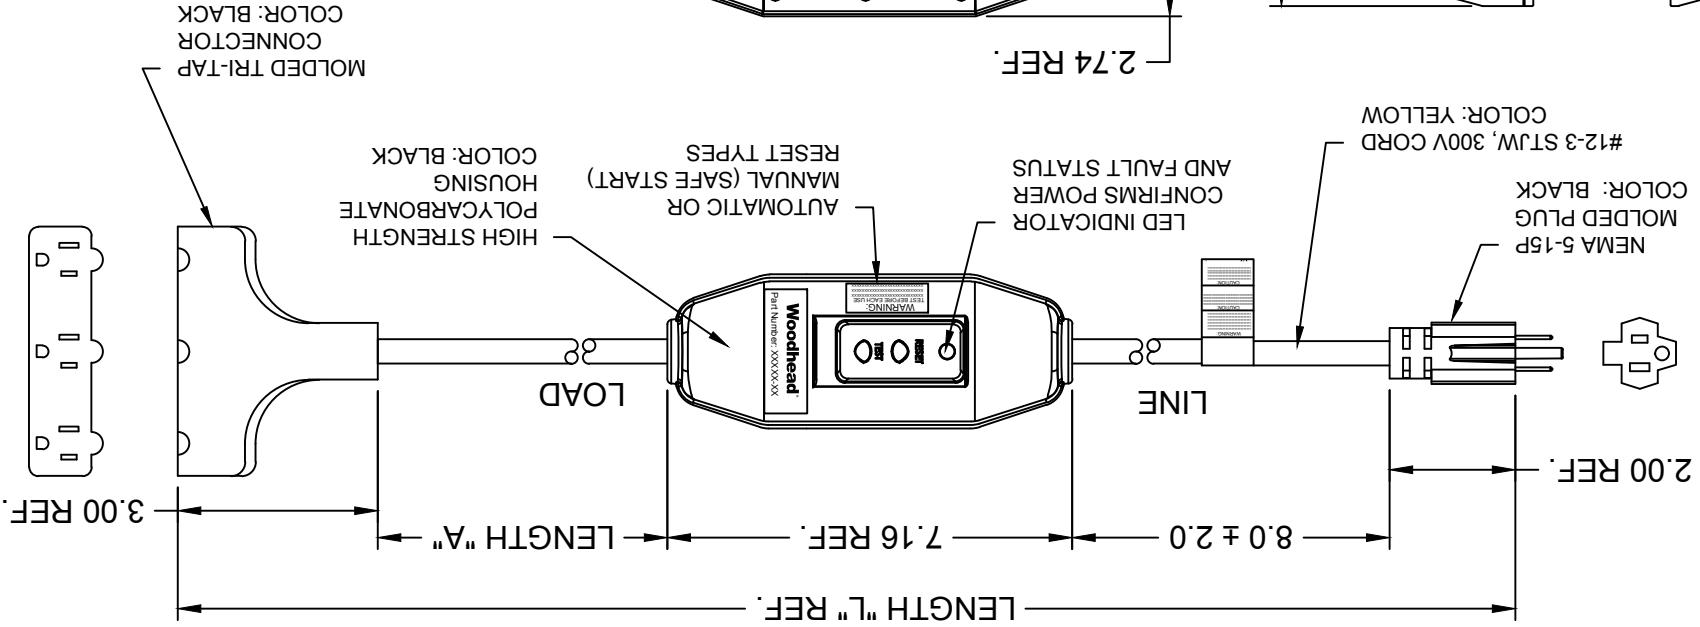

GENERAL TOLERANCES (UNLESS SPECIFIED)  
 DIMENSION STYLE INCH  
 SCALE NTS  
 DESIGN UNITS INCH  
 THIRD ANGLE PROJECTION

120V 15A INLINE GFCI W/ TRIPLE TAP CONNECTOR NEMA 5-15  
 MOLEX INCORPORATED  
 SD-130153-014  
 SHEET NO. 1 OF 1

THIS DRAWING CONTAINS INFORMATION THAT IS PROPRIETARY TO MOLEX INCORPORATED AND SHOULD NOT BE USED WITHOUT WRITTEN PERMISSION

MATERIAL NO.	ENGINEERING NO.	LENGTH "L"	LENGTH "A"	POWER-UP
1301530029	15050-3TTA	2 FT 8 IN	1 FT 1 IN	AUTO
1301530040	15050-6TTA	7 FT 8 IN	6 FT 2 IN	AUTO
1301530026	15050-25TTA	26 FT 8 IN	25 FT 2 IN	AUTO
1301530034	15050-50TTA	51 FT 8 IN	50 FT 4 IN	AUTO
1301530030	15050-1TTM	2 FT 8 IN	1 FT 1 IN	MANUAL
1301530041	15050-6TTM	7 FT 8 IN	6 FT 2 IN	MANUAL
1301530027	15050-25TTM	26 FT 8 IN	25 FT 2 IN	MANUAL
1301530035	15050-50TTM	51 FT 8 IN	50 FT 4 IN	MANUAL