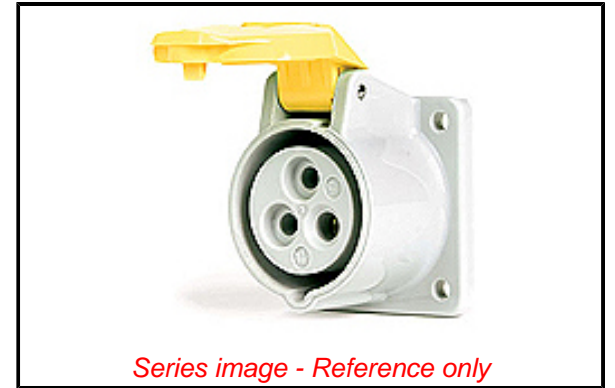

PLEASE CHECK WWW.MOLEX.COM FOR LATEST PART INFORMATION

Part Number: [1301500289](#)
Status: **Active**
Overview: [Watertite Wet-Location Wiring Solutions](#)
Description: 20 Amp Watertite Pin and Sleeve Receptacle with Flip Lid, 2 Pole/3 Wire, 277V, Gray

Documents:

[RoHS Certificate of Compliance (PDF)](#)

General

Product Family	Wiring Devices
Series	130150
Comments	IEC Configuration 309-1/309-2, IEC Configuration 309-1/309-2
Exclude SD Check	Yes
IP Rating	IP67
NEMA Configuration	N/A
Overview	Watertite Wet-Location Wiring Solutions
Product Name	Watertite
Receptacle Type	Single
Specialty	Pin and Sleeve
Type	Receptacle
UPC	78172500400

Physical

Flange	Yes
Flip Lid	Yes
Gender	Female
Length	241.30mm (9.500")
Locking Blade	No
Poles	2-pole/3-wire

Electrical

Cord Type	N/A
Current - Maximum per Contact	20.0A
GFCI	No
Lighted Connector	No
Voltage - Maximum	277V

Material Info

Engineering Number	320R5

Series image - Reference only

EU ELV

Not Reviewed

EU RoHS

Not Reviewed

REACH SVHC

Not Reviewed

Halogen-Free

Status

Not Reviewed

For more information, please visit [Contact US](#)

China ROHS

Not Reviewed

ELV

Not Reviewed

RoHS Phthalates

Not Reviewed

Search Parts in this Series

[130150 Series](#)