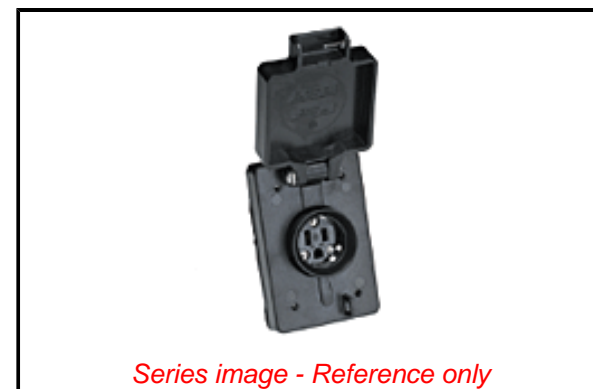

PLEASE CHECK WWW.MOLEX.COM FOR LATEST PART INFORMATION

Part Number: [1301470152](#)
Status: **Active**
Overview: [Watertite Wet-Location Wiring Solutions](#)
Description: Watertite Extra Hard Outdoor Receptacle with Locking Blade, Single Flip Coverplate, 4 Pole/5 Wire, NEMA L21-20 208V, 3ØY

Documents:

[RoHS Certificate of Compliance (PDF)](#)   [Product Literature (PDF)](#)

General

Product Family	Wiring Devices
Series	130147
Exclude SD Check	Yes
IP Rating	IP67
NEMA Configuration	NEMA L21-20
Overview	Watertite Wet-Location Wiring Solutions
Product Literature Order No	987650-8067
Product Name	Watertite
Receptacle Type	Single
Specialty	N/A
Type	Receptacle
UPC	78678821628

Physical

Flange	No
Flip Lid	Yes
Gender	Female
Length	N/A
Locking Blade	Yes
Poles	4-pole/5-wire

Electrical

Cord Type	N/A
Current - Maximum per Contact	20.0A
GFCI	No
Lighted Connector	No
Voltage - Maximum	3ØY 208V

Material Info

Engineering Number	67W81BLK

EU ELV

Not Reviewed

EU RoHS

Not Reviewed

REACH SVHC

Not Reviewed

Halogen-Free

Status

Not Reviewed

For more information, please visit [Contact US](#)

China ROHS

Not Reviewed

ELV

Not Reviewed

RoHS Phthalates

Not Reviewed

Search Parts in this Series

[130147](#) Series