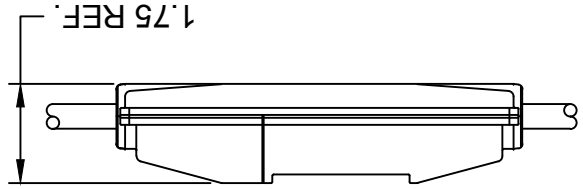

120V 15A INLINE GFCI W/ TRIPLE TAP CONNECTOR NEMA 5-15
 MOLEX INCORPORATED
 SD-130153-014
 SHEET NO. 1 OF 1

MATERIAL NO.	ENGINEERING NO.	LENGTH "L"	LENGTH "A"	POWER-UP
1301530029	15050-3TTA	2 FT 8 IN	1 FT ± 1 IN	AUTO
1301530040	15050-6TTA	7 FT 8 IN	6 FT ± 2 IN	AUTO
1301530026	15050-25TTA	26 FT 8 IN	25 FT ± 2 IN	AUTO
1301530034	15050-50TTA	51 FT 8 IN	50 FT ± 4 IN	AUTO
1301530030	15050-1TTM	2 FT 8 IN	1 FT ± 1 IN	MANUAL
1301530041	15050-6TTM	7 FT 8 IN	6 FT ± 2 IN	MANUAL
1301530027	15050-25TTM	26 FT 8 IN	25 FT ± 2 IN	MANUAL
1301530035	15050-50TTM	51 FT 8 IN	50 FT ± 4 IN	MANUAL