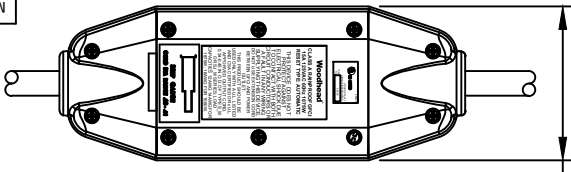

120V 15A INLINE GFCI W/ TRIPLE TAP CONNECTOR NEMA 5-15
 MOLEX INCORPORATED
 SD-130153-014
 SHEET NO. 1 OF 1

MATERIAL NO.	ENGINEERING NO.	LENGTH "L"	LENGTH "A"	POWER-UP
1301530029	15050-3TTA	2 FT 8 IN	1 FT ± 1 IN	AUTO
1301530040	15050-6TTA	7 FT 8 IN	6 FT ± 2 IN	AUTO
1301530026	15050-25TTA	26 FT 8 IN	25 FT ± 2 IN	AUTO
1301530034	15050-50TTA	51 FT 8 IN	50 FT ± 4 IN	AUTO
1301530030	15050-1TTM	2 FT 8 IN	1 FT ± 1 IN	MANUAL
1301530041	15050-6TTM	7 FT 8 IN	6 FT ± 2 IN	MANUAL
1301530027	15050-25TTM	26 FT 8 IN	25 FT ± 2 IN	MANUAL
1301530035	15050-50TTM	51 FT 8 IN	50 FT ± 4 IN	MANUAL