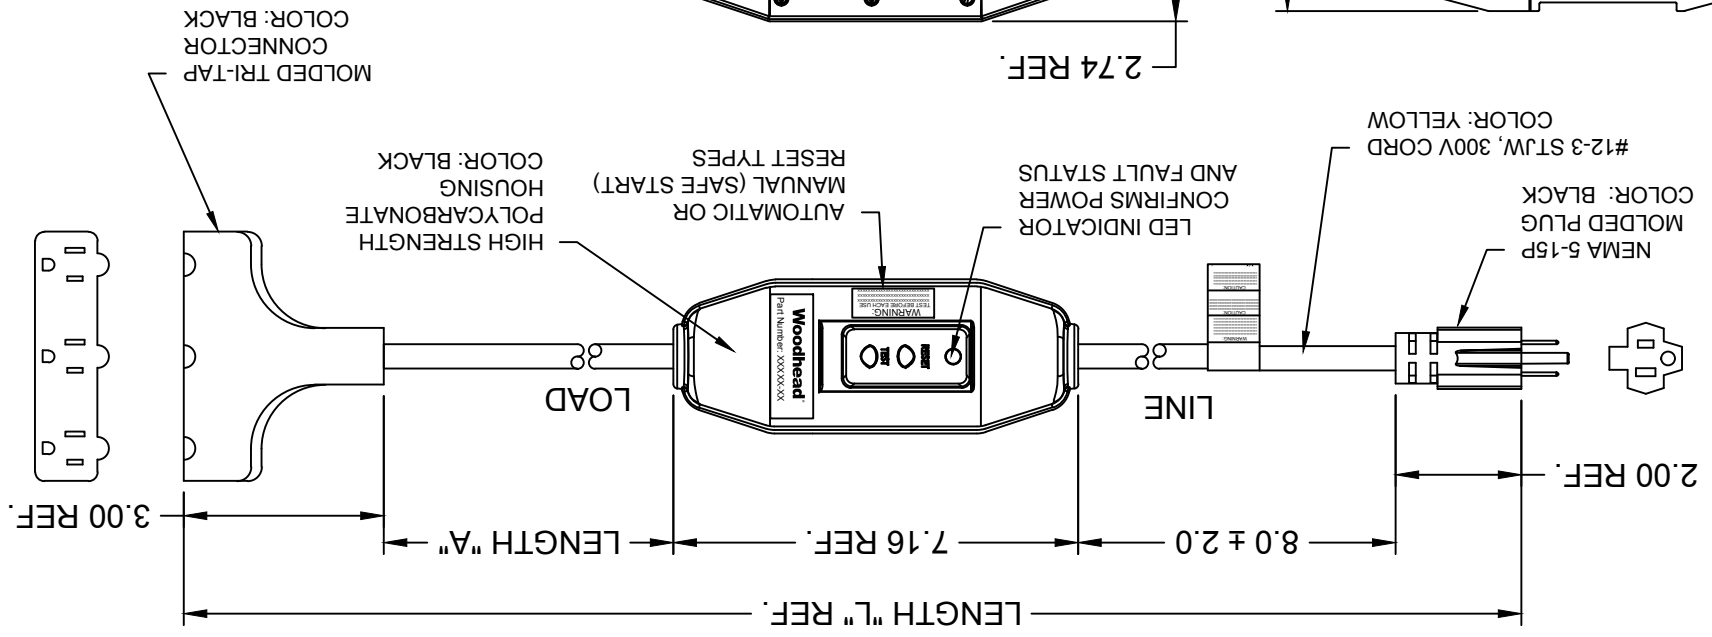

C

D

E

TECHNICAL LISTED:
 RATED SUPPLY VOLTAGE: 120 VAC
 RATED CURRENT: UP TO 15 AMPS OR CABLE RATING
 RESET TYPE: AUTOMATIC OR MANUAL
 OPERATING FREQUENCY: 60 Hz
 TYPE: CLASS A
 GROUND TRIP CURRENT: 4-6 mA
 OVERLOAD CURRENT: 90 AMP 125 VAC
 INSULATION VOLTAGE: 1,500 VRMS - 1 MINUTE
 ENDURANCE OPERATIONS: 3000 OPERATIONS

INITIAL RELEASE
 EC NO.: PG2013-1078
 DRWN: HRUJ201 2013/02/06
 CHKD: HKNEELAN 2014/07/22
 APPR: JFMURPHY 2015/04/20

QUALITY SYMBOLS
 =0
 =0

GENERAL TOLERANCES (UNLESS SPECIFIED)
 DIMENSION STYLE INCH
 SCALE NTS
 DESIGN UNITS INCH
 THIRD ANGLE PROJECTION

120V 15A INLINE GFCI W/ TRIPLE TAP CONNECTOR NEMA 5-15
 MOLEX INCORPORATED
 SD-130153-014
 SHEET NO. 1 OF 1

MATERIAL NO.	ENGINEERING NO.	LENGTH "L"	LENGTH "A"	POWER-UP
1301530029	15050-3TTA	2 FT 8 IN	1 FT ± 1 IN	AUTO
1301530040	15050-6TTA	7 FT 8 IN	6 FT ± 2 IN	AUTO
1301530026	15050-25TTA	26 FT 8 IN	25 FT ± 2 IN	AUTO
1301530034	15050-50TTA	51 FT 8 IN	50 FT ± 4 IN	AUTO
1301530030	15050-1TTM	2 FT 8 IN	1 FT ± 1 IN	MANUAL
1301530041	15050-6TTM	7 FT 8 IN	6 FT ± 2 IN	MANUAL
1301530027	15050-25TTM	26 FT 8 IN	25 FT ± 2 IN	MANUAL
1301530035	15050-50TTM	51 FT 8 IN	50 FT ± 4 IN	MANUAL