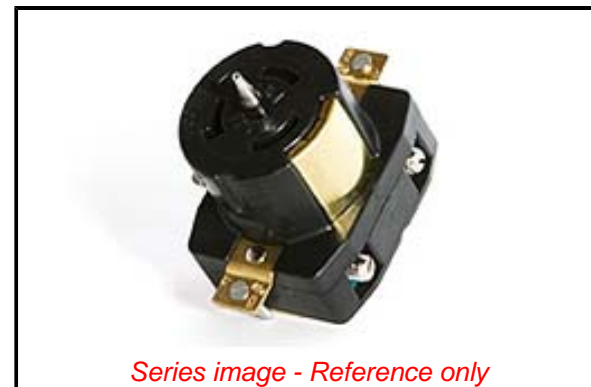

PLEASE CHECK WWW.MOLEX.COM FOR LATEST PART INFORMATION

Part Number: [1301550043](#)
Status: **Active**
Overview: [Heavy-Duty Industrial Wiring Devices](#)
Description: Safeway Single Connector with Locking Blade, 3 Pole/4 Wire, Non-NEMA, 600V AC/250V DC

Documents:

[RoHS Certificate of Compliance (PDF)](#)

[Product Literature (PDF)](#)

General

Product Family	Wiring Devices
Series	130155
Exclude SD Check	Yes
IP Rating	N/A
NEMA Configuration	Non-NEMA Locking
Overview	Heavy-Duty Industrial Wiring Devices
Product Literature Order No	987650-8068
Product Name	Safeway
Receptacle Type	Single
Specialty	N/A
Type	Connector
UPC	78678850350

Physical

Flange	No
Flip Lid	No
Gender	Female
Length	N/A
Locking Blade	Yes
Poles	3-pole/4-wire

Electrical

Cord Type	N/A
Current - Maximum per Contact	50.0A
GFCI	No
Lighted Connector	No
Voltage - Maximum	600V AC / 250V DC

Material Info

Engineering Number	3769

Series image - Reference only

EU ELV

Not Reviewed

EU RoHS

Not Reviewed

REACH SVHC

Not Reviewed

Halogen-Free

Status

Not Reviewed

For more information, please visit [Contact US](#)

China ROHS

Not Reviewed

ELV

Not Reviewed

RoHS Phthalates

Not Reviewed

Search Parts in this Series

[130155 Series](#)