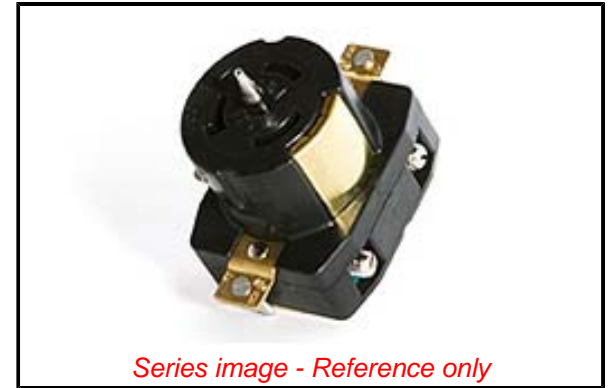

PLEASE CHECK WWW.MOLEX.COM FOR LATEST PART INFORMATION

Part Number: [1301550044](#)
Status: **Active**
Overview: [Heavy-Duty Industrial Wiring Devices](#)
Description: Safeway Single Flanged Inlet with Locking Blade, 3 Pole/4 Wire, Non-NEMA, 600V AC/250V DC

Documents:

[RoHS Certificate of Compliance (PDF)](#)   [Product Literature (PDF)](#)

General

Product Family	Wiring Devices
Series	130155
Exclude SD Check	Yes
IP Rating	N/A
NEMA Configuration	Non-NEMA Locking
Overview	Heavy-Duty Industrial Wiring Devices
Product Literature Order No	987650-8068
Product Name	Safeway
Receptacle Type	Single
Specialty	N/A
Type	Inlet
UPC	78678871834

Physical

Flange	Yes
Flip Lid	No
Gender	Male
Length	N/A
Locking Blade	Yes
Poles	3-pole/4-wire

Electrical

Cord Type	N/A
Current - Maximum per Contact	50.0A
GFCI	No
Lighted Connector	No
Voltage - Maximum	600V AC / 250V DC

Material Info

Engineering Number	3775

EU ELV

Not Reviewed

EU RoHS

Not Reviewed

REACH SVHC

Not Reviewed

Halogen-Free

Status

Not Reviewed

For more information, please visit [Contact US](#)

China ROHS

Not Reviewed

ELV

Not Reviewed

RoHS Phthalates

Not Reviewed

Search Parts in this Series

[130155 Series](#)