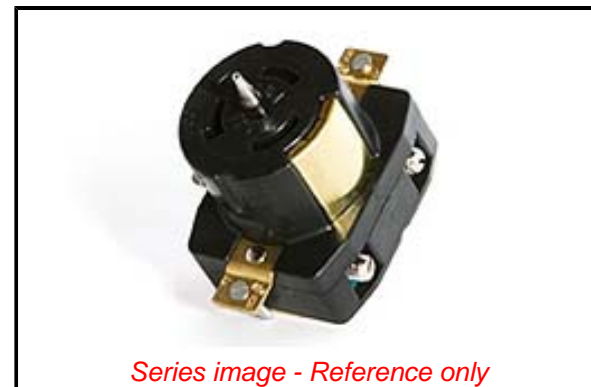

PLEASE CHECK WWW.MOLEX.COM FOR LATEST PART INFORMATION

Part Number: [1301550146](#)
Status: **Active**
Overview: [Heavy-Duty Industrial Wiring Devices](#)
Description: Safeway Single Receptacle with California Style Locking Blade, 3 Pole/4 Wire, Non-NEMA, 3Ø 480V

Documents:

[RoHS Certificate of Compliance (PDF)](#)

[Product Literature (PDF)](#)

General

Product Family	Wiring Devices
Series	130155
Exclude SD Check	Yes
IP Rating	N/A
NEMA Configuration	Non-NEMA Locking CA
Overview	Heavy-Duty Industrial Wiring Devices
Product Literature Order No	987650-8068
Product Name	Safeway
Receptacle Type	Single
Specialty	N/A
Type	Receptacle
UPC	78678850920

Physical

Flange	No
Flip Lid	No
Gender	Female
Length	N/A
Locking Blade	Yes
Poles	3-pole/4-wire

Electrical

Cord Type	N/A
Current - Maximum per Contact	50.0A
GFCI	No
Lighted Connector	No
Voltage - Maximum	3Ø 480V

Material Info

Engineering Number	CS8169

EU ELV

Not Reviewed

EU RoHS

Not Reviewed

REACH SVHC

Not Reviewed

Halogen-Free

Status

Not Reviewed

For more information, please visit [Contact US](#)

China ROHS

Not Reviewed

ELV

Not Reviewed

RoHS Phthalates

Not Reviewed

Search Parts in this Series

[130155 Series](#)