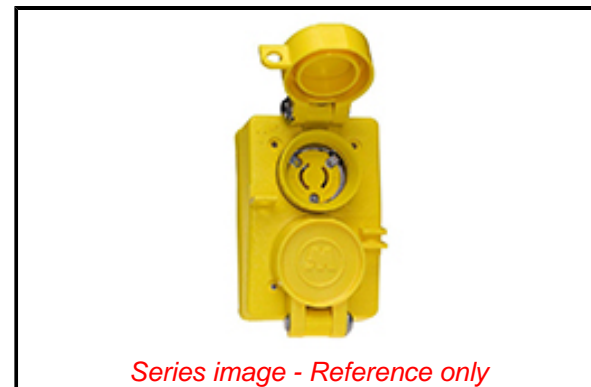

PLEASE CHECK WWW.MOLEX.COM FOR LATEST PART INFORMATION

Part Number: [1301460157](#)
Status: **Active**
Overview: [Watertite Wet-Location Wiring Solutions](#)
Description: Watertite Receptacle with Duplex Flip Coverplate, 2 Pole/2 Wire, NEMA-L2-20, 250V

Documents:

[RoHS Certificate of Compliance (PDF)](#)   [Product Literature (PDF)](#)

Agency Certification

CSA   LR6837

General

Product Family	Wiring Devices
Series	130146
Exclude SD Check	Yes
IP Rating	IP67
NEMA Configuration	NEMA L2-20
Overview	Watertite Wet-Location Wiring Solutions
Product Literature Order No	987650-8067
Product Name	Watertite
Receptacle Type	Single
Specialty	N/A
Type	Receptacle
UPC	78678871459

Physical

Flange	No
Flip Lid	No
Gender	Female
Length	N/A
Locking Blade	Yes
Poles	2-pole/2-wire

Electrical

Cord Type	N/A
Current - Maximum per Contact	20.0A
GFCI	No
Lighted Connector	No
Voltage - Maximum	250V

Material Info

Engineering Number   67W07DPLX

EU ELV

Not Reviewed

EU RoHS

Not Reviewed

REACH SVHC

Not Reviewed

Halogen-Free

Status

Not Reviewed

For more information, please visit [Contact US](#)

China ROHS

Not Reviewed

ELV

Not Reviewed

RoHS Phthalates

Not Reviewed

Search Parts in this Series

[130146 Series](#)

PLEASE CHECK WWW.MOLEX.COM FOR LATEST PART INFORMATION