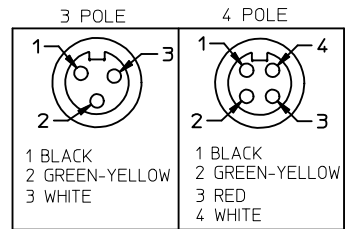

POLES	MATERIAL NO.	ENG. NO.	AMPS	LENGTH
3	1300640065	CC3030A48M020	32	2M +89-0MM (6'7"+3.50-0)
4	1300640187	CC4030A48M020	32	2M +89-0MM (6'7"+3.50-0)
4	1300640245	CC4030A48M100	32	10M +318-0MM (32'10" +12.5*-0")

©

FACE VIEW-FEMALE INSERT

FACE VIEW-MALE INSERT

SPECS:  
 OVERMOLD: GRAY PVC  
 INSERT: BLACK PVC  
 COUPLING NUT: ANODIZED ALUMINUM  
 CABLE: #10AWG GRAY PVC  
 DUAL RATED UL TC/OPEN WIRING & STOOO  
 ELECTRICAL: 600V AC/DC

<b>ADDED PART NUMBER</b> EC NO: IPG2016-1155 DRWNG:GUSTAFSON 2016/02/23 CHKD:HZLEINSKI 2016/03/15 APPR:BWODMAN 2016/02/23	<b>QUALITY SYMBOLS</b> 	<b>GENERAL TOLERANCES (UNLESS SPECIFIED)</b>		<b>DIMENSION STYLE</b> IN/MM	<b>SCALE</b> 1:2	<b>DESIGN UNITS</b> INCH	THIRD ANGLE PROJECTION
		4 PLACES ± --- ± --- 3 PLACES ± --- ± .005 2 PLACES ± --- ± .010 1 PLACE ± --- ± .020 ANGULAR ± 1/2°	DRAWN BY: B. RUPERT CHECKED BY: B. WOODMAN APPROVED BY: JFMURPHY	DATE: 01/12/10 DATE: 01/12/10 DATE: 2010/01/15	<b>TITLE</b> QUICK CHANGE FEMALE/MALE STRAIGHT 3 & 4 POLE AS PORTABLES	<b>MOLEX INCORPORATED</b>	DOCUMENT NO. <b>SD-130064-065</b>
DRAFT WHERE APPLICABLE MUST REMAIN WITHIN DIMENSIONS		SEE CHART		THIS DRAWING CONTAINS INFORMATION THAT IS PROPRIETARY TO MOLEX INCORPORATED AND SHOULD NOT BE USED WITHOUT WRITTEN PERMISSION			