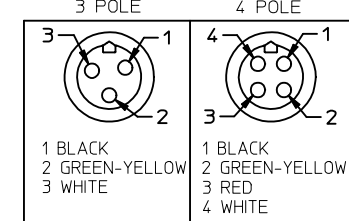

POLES	MATERIAL NO.	ENG. NO.	AMPS	LENGTH
3	1300640065	CC3030A48M020	32	2M +89-0MM (6'7"+3.50-0)
4	1300640187	CC4030A48M020	32	2M +89-0MM (6'7"+3.50-0)
4	1300640245	CC4030A48M100	32	10M +318-0MM (32'10" +12.5*-0")

©

FACE VIEW-FEMALE INSERT

FACE VIEW-MALE INSERT

SPECS:  
 OVERMOLD: GRAY PVC  
 INSERT: BLACK PVC  
 COUPLING NUT: ANODIZED ALUMINUM  
 CABLE: #10AWG GRAY PVC  
 DUAL RATED UL TC/OPEN WIRING & STOOO  
 ELECTRICAL: 600V AC/DC

<b>ADDED PART NUMBER</b> EC NO: IPG2016-1155 DRWNG:GUSTAFSON 2016/02/23 CHKD:HZLEINSKI 2016/03/15 APPR:BWODMAN 2016/02/23	<b>QUALITY SYMBOLS</b> 	<b>GENERAL TOLERANCES (UNLESS SPECIFIED)</b>		<b>DIMENSION STYLE</b> IN/MM	<b>SCALE</b> 1:2	<b>DESIGN UNITS</b> INCH	THIRD ANGLE PROJECTION
		4 PLACES ± --- ± --- 3 PLACES ± --- ± .005 2 PLACES ± --- ± .010 1 PLACE ± --- ± .020 ANGULAR ± 1/2°	DRAWN BY: B. RUPERT CHECKED BY: B. WOODMAN APPROVED BY: JFMURPHY	DATE: 01/12/10 DATE: 01/12/10 DATE: 2010/01/15	<b>TITLE</b> QUICK CHANGE FEMALE/MALE STRAIGHT 3 & 4 POLE AS PORTABLES	<b>MOLEX INCORPORATED</b>	DOCUMENT NO. <b>SD-130064-065</b>
DRAFT WHERE APPLICABLE MUST REMAIN WITHIN DIMENSIONS		SEE CHART		THIS DRAWING CONTAINS INFORMATION THAT IS PROPRIETARY TO MOLEX INCORPORATED AND SHOULD NOT BE USED WITHOUT WRITTEN PERMISSION			