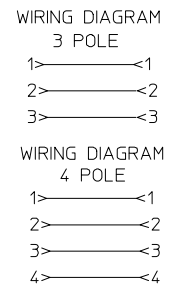

POLES	MATERIAL NO.	ENG. NO.	AMPS	LENGTH
3	1300640065	CC3030A48M020	32	2M +89-0MM (6'7"+3.50-0)
4	1300640187	CC4030A48M020	32	2M +89-0MM (6'7"+3.50-0)
4	1300640245	CC4030A48M100	32	10M +318-0MM (32'10" +12.5*-0")

©

FACE VIEW-FEMALE INSERT

FACE VIEW-MALE INSERT

SPECS:  
 OVERMOLD: GRAY PVC  
 INSERT: BLACK PVC  
 COUPLING NUT: ANODIZED ALUMINUM  
 CABLE: #10AWG GRAY PVC  
 DUAL RATED UL TC/OPEN WIRING & STOOO  
 ELECTRICAL: 600V AC/DC

<b>ADDED PART NUMBER</b> EC NO: IPG2016-1155 DRWNG:GUSTAFSON 2016/02/23 CHKD:HZLEINSKI 2016/03/15 APPR:BWODMAN 2016/02/23	<b>QUALITY SYMBOLS</b> 	<b>GENERAL TOLERANCES (UNLESS SPECIFIED)</b>		<b>DIMENSION STYLE</b> IN/MM	<b>SCALE</b> 1:2	<b>DESIGN UNITS</b> INCH	THIRD ANGLE PROJECTION
		4 PLACES ± --- ± --- 3 PLACES ± --- ± .005 2 PLACES ± --- ± .010 1 PLACE ± --- ± .020 ANGULAR ± 1/2°	DRAWN BY: B. RUPERT CHECKED BY: B. WOODMAN APPROVED BY: JFMURPHY	DATE: 01/12/10 DATE: 01/12/10 DATE: 2010/01/15	<b>TITLE</b> QUICK CHANGE FEMALE/MALE STRAIGHT 3 & 4 POLE AS PORTABLES	<b>MOLEX INCORPORATED</b>	DOCUMENT NO. <b>SD-130064-065</b>
DRAFT WHERE APPLICABLE MUST REMAIN WITHIN DIMENSIONS		SEE CHART		THIS DRAWING CONTAINS INFORMATION THAT IS PROPRIETARY TO MOLEX INCORPORATED AND SHOULD NOT BE USED WITHOUT WRITTEN PERMISSION			