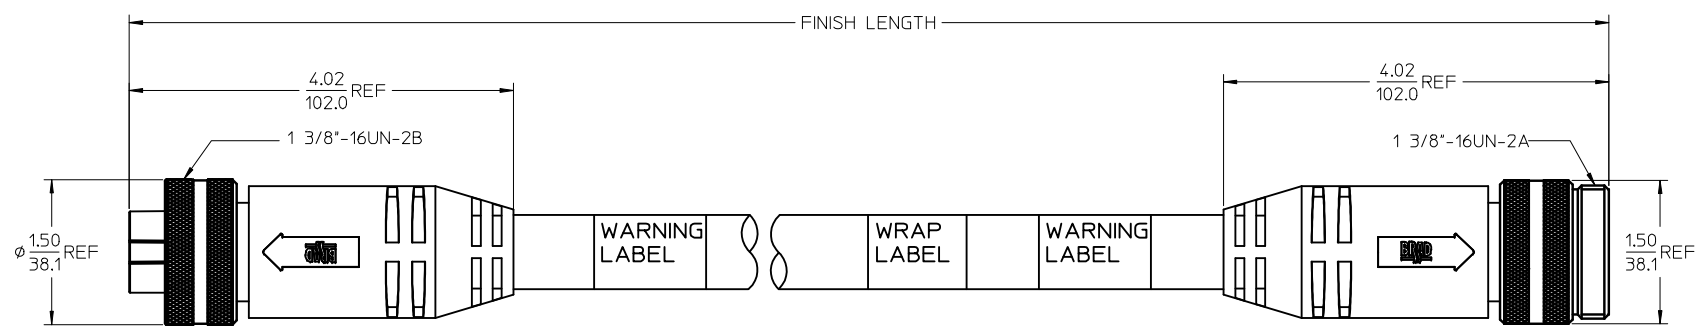

POLES	MATERIAL NO.	ENG. NO.	AMPS	LENGTH
3	1300640065	CC3030A48M020	32	2M +89-0MM (6'7"+3.50-0)
4	1300640187	CC4030A48M020	32	2M +89-0MM (6'7"+3.50-0)
4	1300640245	CC4030A48M100	32	10M +318-0MM (32'10" +12.5*-0")

©

FACE VIEW-FEMALE INSERT

FACE VIEW-MALE INSERT

SPECS:  
 OVERMOLD: GRAY PVC  
 INSERT: BLACK PVC  
 COUPLING NUT: ANODIZED ALUMINUM  
 CABLE: #10AWG GRAY PVC  
 DUAL RATED UL TC/OPEN WIRING & STOOO  
 ELECTRICAL: 600V AC/DC

<b>ADDED PART NUMBER</b> EC NO: IPG2016-1155 DRWNG:GUSTAFSON 2016/02/23 CHKD:HZLEINSKI 2016/03/15 APPR:BWODMAN 2016/02/23	<b>QUALITY SYMBOLS</b> 	<b>GENERAL TOLERANCES (UNLESS SPECIFIED)</b>		<b>DIMENSION STYLE</b> IN/MM	<b>SCALE</b> 1:2	<b>DESIGN UNITS</b> INCH	THIRD ANGLE PROJECTION
		4 PLACES ± --- ± --- 3 PLACES ± --- ± .005 2 PLACES ± --- ± .010 1 PLACE ± --- ± .020 ANGULAR ± 1/2°	DRAWN BY: B. RUPERT CHECKED BY: B. WOODMAN APPROVED BY: JFMURPHY	DATE: 01/12/10 DATE: 01/12/10 DATE: 2010/01/15	<b>TITLE</b> QUICK CHANGE FEMALE/MALE STRAIGHT 3 & 4 POLE AS PORTABLES	<b>MOLEX INCORPORATED</b>	DOCUMENT NO. <b>SD-130064-065</b>
DRAFT WHERE APPLICABLE MUST REMAIN WITHIN DIMENSIONS		SEE CHART		THIS DRAWING CONTAINS INFORMATION THAT IS PROPRIETARY TO MOLEX INCORPORATED AND SHOULD NOT BE USED WITHOUT WRITTEN PERMISSION			