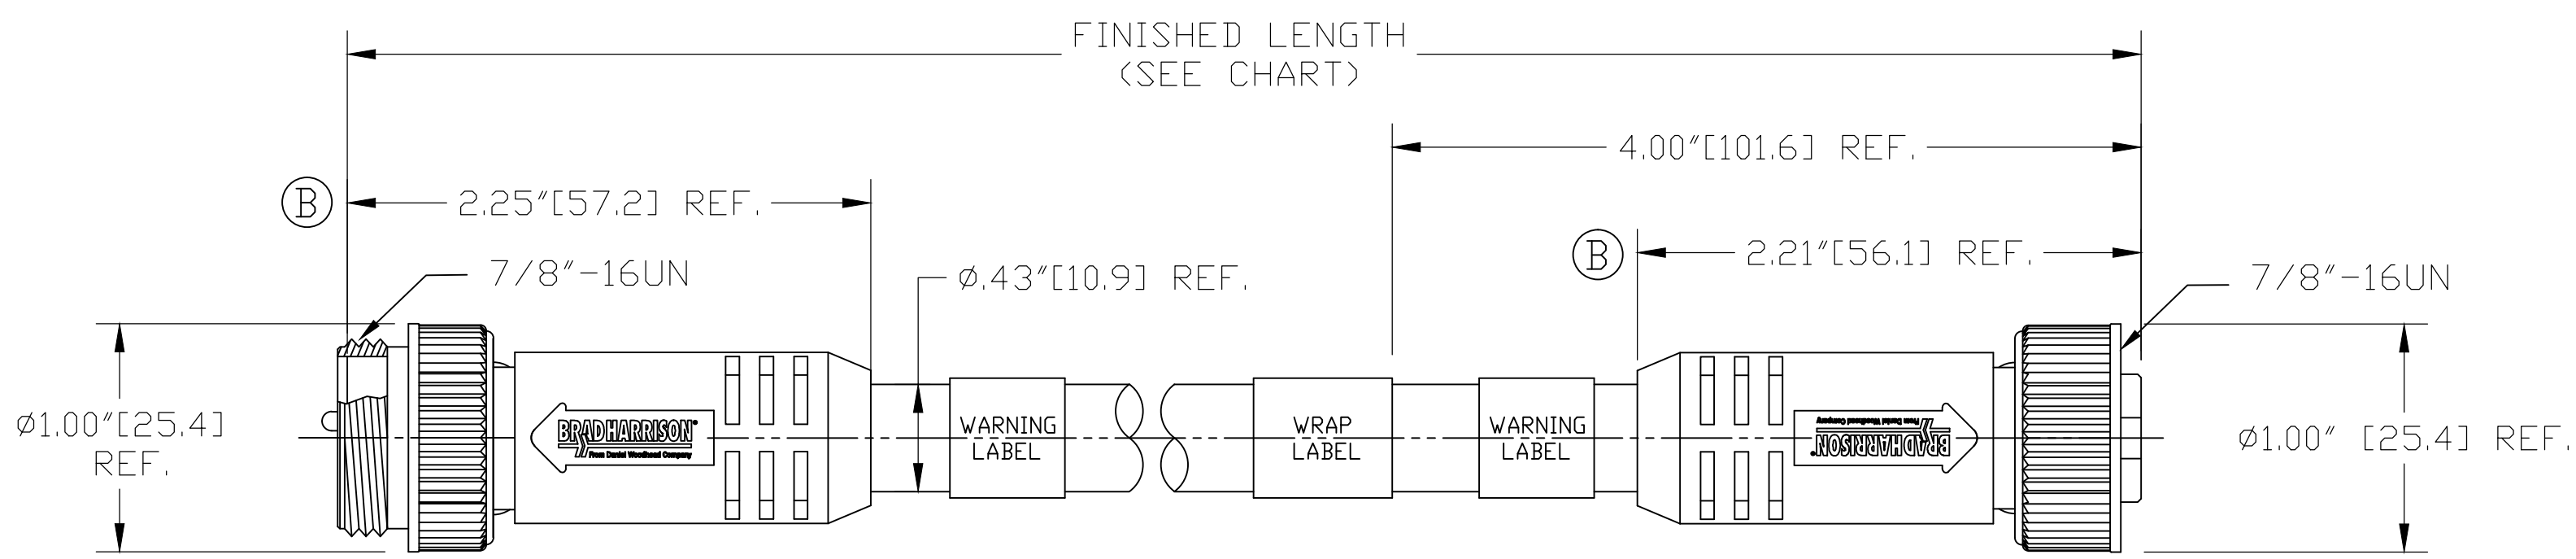

13	12	11	10	9	8	7	6	5	4	3	2	1
<b>MATERIAL NUMBER</b>	<b>OLD PART NUMBER</b>	<b>FINISHED LENGTH</b>										
130062-0088	114030A45M020	6.56' +3.50" -0 [2.0M +88.9mm -0]										

**114030A45M020**

Cable type  
16/4 AWG TC/ST00W  
Gray PVC

cable length  
M020----2 Meter  
M100----10 Meter

CONTACT:	GOLD/NICKEL OVER COPPER ALLOY
INSERT:	PVC, BLACK
COUPLING NUT:	ZINC DIE CAST, BLACK E-COATED
MOLDED BODY:	PVC, GRAY
VOLTAGE RATING:	600 VAC/VDC
AMPERAGE RATING:	10 AMPS
PROTECTION:	IP67
OPERATING TEMPERATURE:	-20°C TO 105°C
CERTIFICATIONS:	UL & CULUS LISTED, FILE NO. E258922

REMOVE GREEN WIRE, REV DIMS EC NO.: IPG2017-0162 DRWN: RSTONE 8/23/16 CH'KD: K COX 2016/08/26 APPR: BWOODMAN 2013/08/14 REV DESCRIPTION	QUALITY SYMBOL	GENERAL TOLERANCES (UNLESS SPECIFIED)	DIMENSION STYLE	SCALE	DESIGN UNITS	THIRD ANGLE PROJECTION	
	▽=0 ▽C=0	mm INCH	IN/MM	---	INCH		
		4 PLACES ±--- ±--- 3 PLACES ±--- ±--- 2 PLACES ±--- ±0.1 1 PLACE ±0.3 ±---	DRAWN BY DATE EBRACKEN 2013/06/18	TITLE	MINI-CHANGE ASSEMBLY 4 POLE M/MFE #16/4 GRAY PVC		
		ANGULAR ±.5°	CHECKED BY DATE RSTONE	MOLEX INCORPORATED			
	DRAFT WHERE APPLICABLE MUST REMAIN WITHIN DIMENSIONS	APPROVED BY DATE BWOODMAN 2013/08/14	MATERIAL NO. SEE CHART	DOCUMENT NO. SD-130062-016	SHEET NO. 1 OF 1		
		SIZE C	THIS DRAWING CONTAINS INFORMATION THAT IS PROPRIETARY TO MOLEX INCORPORATED AND SHOULD NOT BE USED WITHOUT WRITTEN PERMISSION				