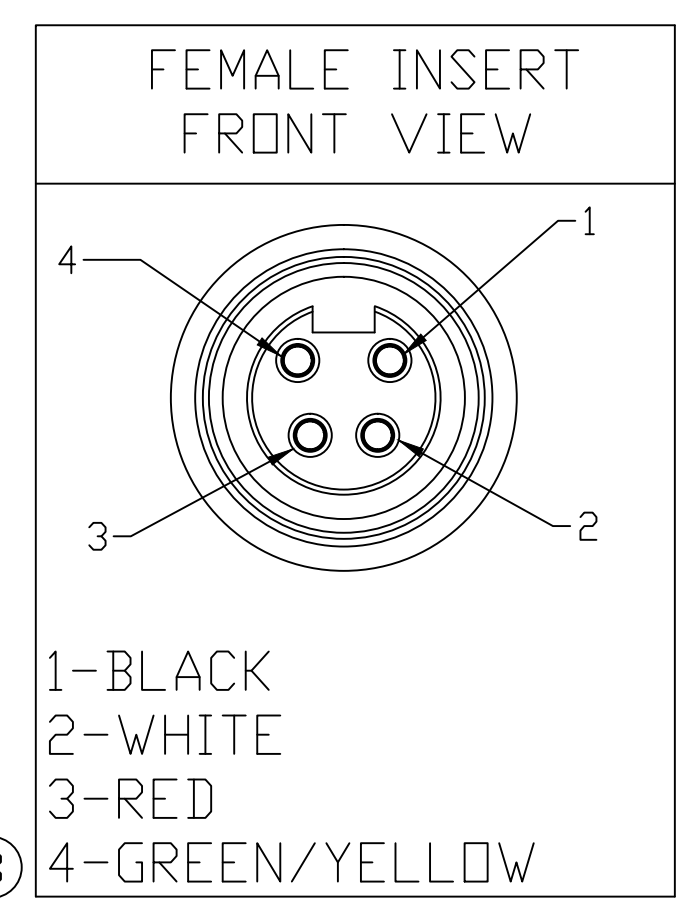

13	12	11	10	9	8	7	6	5	4	3	2	1
<b>MATERIAL NUMBER</b>	<b>OLD PART NUMBER</b>	<b>FINISHED LENGTH</b>										
130062-0088	114030A45M020	6.56' +3.50" -0 [2.0M +88.9mm -0]										

**114030A45M020**

Cable type  
16/4 AWG TC/ST00W  
Gray PVC

cable length  
M020----2 Meter  
M100----10 Meter

CONTACT:	GOLD/NICKEL OVER COPPER ALLOY
INSERT:	PVC, BLACK
COUPLING NUT:	ZINC DIE CAST, BLACK E-COATED
MOLDED BODY:	PVC, GRAY
VOLTAGE RATING:	600 VAC/VDC
AMPERAGE RATING:	10 AMPS
PROTECTION:	IP67
OPERATING TEMPERATURE:	-20°C TO 105°C
CERTIFICATIONS:	UL & CULUS LISTED, FILE NO. E258922

REMOVE GREEN WIRE, REV DIMS EC NO.: IPG2017-0162 DRWN: RSTONE 8/23/16 CH'KD: K COX 2016/08/26 APPR: BWOODMAN 2013/08/14 REV DESCRIPTION	QUALITY SYMBOL	GENERAL TOLERANCES (UNLESS SPECIFIED)	DIMENSION STYLE	SCALE	DESIGN UNITS	THIRD ANGLE PROJECTION	
	▽=0 ▽C=0	mm INCH	IN/MM	---	INCH		
		4 PLACES ±--- ±--- 3 PLACES ±--- ±--- 2 PLACES ±--- ±0.1 1 PLACE ±0.3 ±---	DRAWN BY DATE EBRACKEN 2013/06/18	TITLE	MINI-CHANGE ASSEMBLY 4 POLE M/MFE #16/4 GRAY PVC		
		ANGULAR ±.5°	CHECKED BY DATE RSTONE	MOLEX INCORPORATED			
	DRAFT WHERE APPLICABLE MUST REMAIN WITHIN DIMENSIONS	APPROVED BY DATE BWOODMAN 2013/08/14	MATERIAL NO. SEE CHART	DOCUMENT NO. SD-130062-016	SHEET NO. 1 OF 1		
		SIZE C	THIS DRAWING CONTAINS INFORMATION THAT IS PROPRIETARY TO MOLEX INCORPORATED AND SHOULD NOT BE USED WITHOUT WRITTEN PERMISSION				