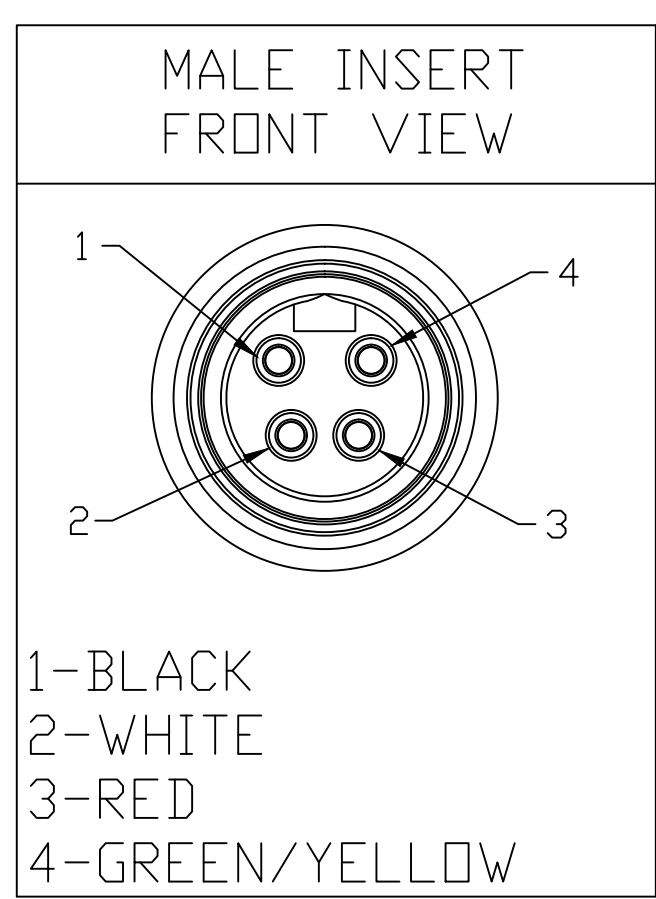

13	12	11	10	9	8	7	6	5	4	3	2	1
<b>MATERIAL NUMBER</b>	<b>OLD PART NUMBER</b>	<b>FINISHED LENGTH</b>										
130062-0088	114030A45M020	6.56' +3.50" -0 [2.0M +88.9mm -0]										

**114030A45M020**

Cable type  
16/4 AWG TC/ST00W  
Gray PVC

cable length  
M020----2 Meter  
M100----10 Meter

CONTACT:	GOLD/NICKEL OVER COPPER ALLOY
INSERT:	PVC, BLACK
COUPLING NUT:	ZINC DIE CAST, BLACK E-COATED
MOLDED BODY:	PVC, GRAY
VOLTAGE RATING:	600 VAC/VDC
AMPERAGE RATING:	10 AMPS
PROTECTION:	IP67
OPERATING TEMPERATURE:	-20°C TO 105°C
CERTIFICATIONS:	UL & CULUS LISTED, FILE NO. E258922

REMOVE GREEN WIRE, REV DIMS EC NO.: IPG2017-0162 DRWN: RSTONE 8/23/16 CH'KD: K COX 2016/08/26 APPR: BWOODMAN 2013/08/14 REV DESCRIPTION	QUALITY SYMBOL	GENERAL TOLERANCES (UNLESS SPECIFIED)	DIMENSION STYLE	SCALE	DESIGN UNITS	THIRD ANGLE PROJECTION	
	▽=0 ▽C=0	mm INCH	IN/MM	---	INCH		
		4 PLACES ±--- ±--- 3 PLACES ±--- ±--- 2 PLACES ±--- ±0.1 1 PLACE ±0.3 ±---	DRAWN BY DATE EBRACKEN 2013/06/18	TITLE	MINI-CHANGE ASSEMBLY 4 POLE M/MFE #16/4 GRAY PVC		
		ANGULAR ±.5°	CHECKED BY DATE RSTONE	MOLEX INCORPORATED			
	DRAFT WHERE APPLICABLE MUST REMAIN WITHIN DIMENSIONS	APPROVED BY DATE BWOODMAN 2013/08/14	MATERIAL NO. SEE CHART	DOCUMENT NO. SD-130062-016	SHEET NO. 1 OF 1		
		SIZE C	THIS DRAWING CONTAINS INFORMATION THAT IS PROPRIETARY TO MOLEX INCORPORATED AND SHOULD NOT BE USED WITHOUT WRITTEN PERMISSION				