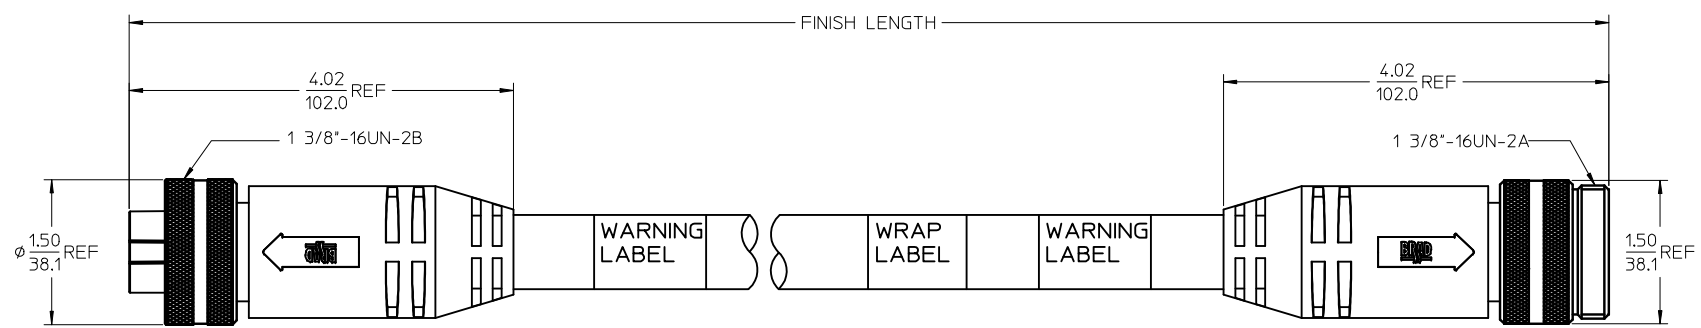

13	12	11	10	9	8	7	6	5	4	3	2	1
----	----	----	----	---	---	---	---	---	---	---	---	---

POLES	MATERIAL NO.	ENG. NO.	AMPS	LENGTH
3	1300640065	CC3030A48M020	32	2M +89-0MM (6'7"+3.50-0)
4	1300640187	CC4030A48M020	32	2M +89-0MM (6'7"+3.50-0)
4	1300640245	CC4030A48M100	32	10M +318-0MM (32'10" +12.5*-0")

©

FACE VIEW-FEMALE INSERT

FACE VIEW-MALE INSERT

SPECS:
 OVERMOLD: GRAY PVC
 INSERT: BLACK PVC
 COUPLING NUT: ANODIZED ALUMINUM
 CABLE: #10AWG GRAY PVC
 DUAL RATED UL TC/OPEN WIRING & STOOO
 ELECTRICAL: 600V AC/DC

ADDED PART NUMBER EC NO: IPG2016-1155 DRWNGGUSTAFSON 2016/02/23 CHKDHZLELINSKI 2016/03/15 APPR:BWODMAN 2016/02/23	QUALITY SYMBOLS 	GENERAL TOLERANCES (UNLESS SPECIFIED)		DIMENSION STYLE IN/MM	SCALE 1:2	DESIGN UNITS INCH	THIRD ANGLE PROJECTION
		4 PLACES ± --- ± --- 3 PLACES ± --- ±.005 2 PLACES ± --- ±.010 1 PLACE ± --- ±.020 ANGULAR ±1/2°	DRAWN BY: B. RUPERT CHECKED BY: B. WOODMAN APPROVED BY: JFMURPHY	DATE: 01/12/10 DATE: 01/12/10 DATE: 2010/01/15	TITLE QUICK CHANGE FEMALE/MALE STRAIGHT 3 & 4 POLE AS PORTABLES MOLEX INCORPORATED	DOCUMENT NO. SD-130064-065	SHEET NO. 1 OF 1
DRAFT WHERE APPLICABLE MUST REMAIN WITHIN DIMENSIONS		SEE CHART		THIS DRAWING CONTAINS INFORMATION THAT IS PROPRIETARY TO MOLEX INCORPORATED AND SHOULD NOT BE USED WITHOUT WRITTEN PERMISSION			