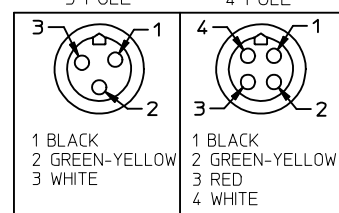

13	12	11	10	9	8	7	6	5	4	3	2	1
----	----	----	----	---	---	---	---	---	---	---	---	---

POLES	MATERIAL NO.	ENG. NO.	AMPS	LENGTH
3	1300640065	CC3030A48M020	32	2M +89-0MM (6'7"+3.50-0)
4	1300640187	CC4030A48M020	32	2M +89-0MM (6'7"+3.50-0)
4	1300640245	CC4030A48M100	32	10M +318-0MM (32'10" +12.5*-0")

©

FACE VIEW-FEMALE INSERT

FACE VIEW-MALE INSERT

SPECS:
 OVERMOLD: GRAY PVC
 INSERT: BLACK PVC
 COUPLING NUT: ANODIZED ALUMINUM
 CABLE: #10AWG GRAY PVC
 DUAL RATED UL TC/OPEN WIRING & STOOO
 ELECTRICAL: 600V AC/DC

ADDED PART NUMBER EC NO: IPG2016-1155 DRWNGGUSTAFSON 2016/02/23 CHKDHZLELINSKI 2016/03/15 APPR:BWODMAN 2016/02/23	QUALITY SYMBOLS 	GENERAL TOLERANCES (UNLESS SPECIFIED)		DIMENSION STYLE IN/MM	SCALE 1:2	DESIGN UNITS INCH	THIRD ANGLE PROJECTION
		4 PLACES ± --- ± --- 3 PLACES ± --- ±.005 2 PLACES ± --- ±.010 1 PLACE ± --- ±.020 ANGULAR ±1/2°	DRAWN BY: B. RUPERT CHECKED BY: B. WOODMAN APPROVED BY: JFMURPHY	DATE: 01/12/10 DATE: 01/12/10 DATE: 2010/01/15	TITLE QUICK CHANGE FEMALE/MALE STRAIGHT 3 & 4 POLE AS PORTABLES MOLEX INCORPORATED	DOCUMENT NO. SD-130064-065	SHEET NO. 1 OF 1
DRAFT WHERE APPLICABLE MUST REMAIN WITHIN DIMENSIONS		SEE CHART		THIS DRAWING CONTAINS INFORMATION THAT IS PROPRIETARY TO MOLEX INCORPORATED AND SHOULD NOT BE USED WITHOUT WRITTEN PERMISSION			