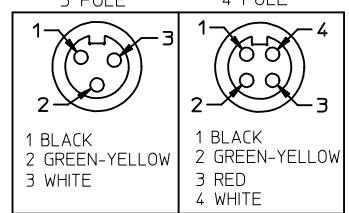

13	12	11	10	9	8	7	6	5	4	3	2	1
----	----	----	----	---	---	---	---	---	---	---	---	---

POLES	MATERIAL NO.	ENG. NO.	AMPS	LENGTH
3	1300640065	CC3030A48M020	32	2M +89-0MM (6'7"+3.50-0)
4	1300640187	CC4030A48M020	32	2M +89-0MM (6'7"+3.50-0)
4	1300640245	CC4030A48M100	32	10M +318-0MM (32'10" +12.5*-0")

©

FACE VIEW-FEMALE INSERT

FACE VIEW-MALE INSERT

SPECS:
 OVERMOLD: GRAY PVC
 INSERT: BLACK PVC
 COUPLING NUT: ANODIZED ALUMINUM
 CABLE: #10AWG GRAY PVC
 DUAL RATED UL TC/OPEN WIRING & STOOO
 ELECTRICAL: 600V AC/DC

ADDED PART NUMBER EC NO: IPG2016-1155 DRWNGGUSTAFSON 2016/02/23 CHKDHZLELINSKI 2016/03/15 APPR:BWODMAN 2016/02/23	QUALITY SYMBOLS 	GENERAL TOLERANCES (UNLESS SPECIFIED)		DIMENSION STYLE IN/MM	SCALE 1:2	DESIGN UNITS INCH	THIRD ANGLE PROJECTION
		4 PLACES ± --- ± --- 3 PLACES ± --- ±.005 2 PLACES ± --- ±.010 1 PLACE ± --- ±.020 ANGULAR ±1/2°	DRAWN BY: B. RUPERT CHECKED BY: B. WOODMAN APPROVED BY: JFMURPHY	DATE: 01/12/10 DATE: 01/12/10 DATE: 2010/01/15	TITLE QUICK CHANGE FEMALE/MALE STRAIGHT 3 & 4 POLE AS PORTABLES MOLEX INCORPORATED	DOCUMENT NO. SD-130064-065	SHEET NO. 1 OF 1
DRAFT WHERE APPLICABLE MUST REMAIN WITHIN DIMENSIONS		SEE CHART		THIS DRAWING CONTAINS INFORMATION THAT IS PROPRIETARY TO MOLEX INCORPORATED AND SHOULD NOT BE USED WITHOUT WRITTEN PERMISSION			