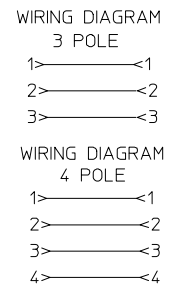

13	12	11	10	9	8	7	6	5	4	3	2	1
----	----	----	----	---	---	---	---	---	---	---	---	---

POLES	MATERIAL NO.	ENG. NO.	AMPS	LENGTH
3	1300640065	CC3030A48M020	32	2M +89-0MM (6'7"+3.50-0)
4	1300640187	CC4030A48M020	32	2M +89-0MM (6'7"+3.50-0)
4	1300640245	CC4030A48M100	32	10M +318-0MM (32'10" +12.5*-0")

©

FACE VIEW-FEMALE INSERT

FACE VIEW-MALE INSERT

SPECS:
 OVERMOLD: GRAY PVC
 INSERT: BLACK PVC
 COUPLING NUT: ANODIZED ALUMINUM
 CABLE: #10AWG GRAY PVC
 DUAL RATED UL TC/OPEN WIRING & STOOO
 ELECTRICAL: 600V AC/DC

ADDED PART NUMBER EC NO: IPG2016-1155 DRWNGGUSTAFSON 2016/02/23 CHKDHZLELINSKI 2016/03/15 APPR:BWODMAN 2016/02/23	QUALITY SYMBOLS 	GENERAL TOLERANCES (UNLESS SPECIFIED)		DIMENSION STYLE IN/MM	SCALE 1:2	DESIGN UNITS INCH	THIRD ANGLE PROJECTION
		4 PLACES ± --- ± --- 3 PLACES ± --- ±.005 2 PLACES ± --- ±.010 1 PLACE ± --- ±.020 ANGULAR ±1/2°	DRAWN BY: B. RUPERT CHECKED BY: B. WOODMAN APPROVED BY: JFMURPHY	DATE: 01/12/10 DATE: 01/12/10 DATE: 2010/01/15	TITLE QUICK CHANGE FEMALE/MALE STRAIGHT 3 & 4 POLE AS PORTABLES MOLEX INCORPORATED	DOCUMENT NO. SD-130064-065	SHEET NO. 1 OF 1
DRAFT WHERE APPLICABLE MUST REMAIN WITHIN DIMENSIONS		SEE CHART		THIS DRAWING CONTAINS INFORMATION THAT IS PROPRIETARY TO MOLEX INCORPORATED AND SHOULD NOT BE USED WITHOUT WRITTEN PERMISSION			