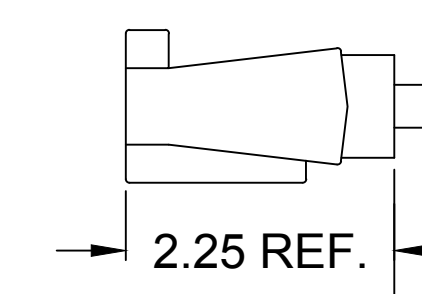

NEMA 5-15R
 MOLDED CONECTOR
 COLOR: BLACK

CORD STRAIN RELIEF

LENGTH "L"

MATERIAL NO.	ENGINEERING NO.	LENGTH "L"	POWER-UP
1301530091	15054-1A	2 FT ± 1 IN	AUTO
1301530095	15054-25A	25 FT ± 2 IN	AUTO
1301530092	15054-1A	2 FT ± 1 IN	MANUAL
1301530096	15054-25M	25 FT ± 2 IN	MANUAL

INITIAL RELEASE	QUALITY SYMBOL
EC NO.: IPG2013-1078	▽=0
DRWN: HRUIZ01 2013/02/07	▽C=0
CHKD: HKNEELAN 2014/07/22	
APPR: JFMURPHY 2015/04/20	
REV	DESCRIPTION
A	

GENERAL TOLERANCES (UNLESS SPECIFIED)		DIMENSION STYLE		SCALE	DESIGN UNITS	THIRD ANGLE PROJECTION	
		INCH		NTS	INCH		
4 PLACES	±---	mm	DATE	TITLE 120V 15A GFCI PLUG W/ MOLDED CONNECTOR NEMA 5-15			
3 PLACES	±---	INCH	HRUIZ01 2013/02/07				
2 PLACES	±0.13	±.010	CHECKED BY DATE HKNEELAN 2014/07/22				
1 PLACE	±0.25	±.020	APPROVED BY DATE JFMURPHY 2015/04/20	MOLEX INCORPORATED			
ANGULAR ±1/2°							
DRAFT WHERE APPLICABLE MUST REMAIN WITHIN DIMENSIONS				MATERIAL NO.	DOCUMENT NO.	SHEET NO.	
				SEE TABLE	SD-130153-017	1 OF 1	
SIZE C				THIS DRAWING CONTAINS INFORMATION THAT IS PROPRIETARY TO MOLEX INCORPORATED AND SHOULD NOT BE USED WITHOUT WRITTEN PERMISSION			