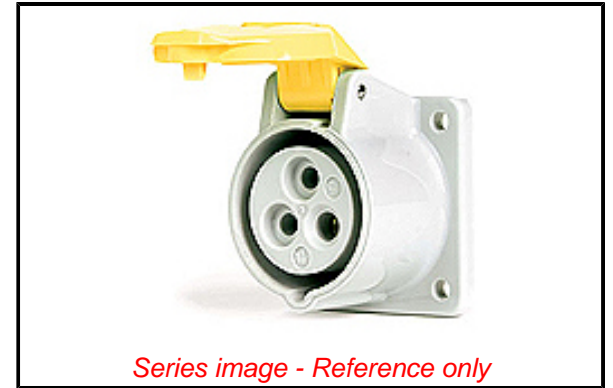

PLEASE CHECK WWW.MOLEX.COM FOR LATEST PART INFORMATION

Part Number: [1301500143](#)
Status: **Active**
Overview: [Heavy-Duty Industrial Wiring Devices](#)
Description: 20 Amp Safeway Pin and Sleeve Receptacle with Flip Lid, 3 Pole/4 Wire, 250V, Orange

Documents:

[RoHS Certificate of Compliance (PDF)](#)

Agency Certification

UL E145923

General

Product Family Wiring Devices
Series [130150](#)
Comments IEC Configuration 309-1/309-2, IEC Configuration 309-1/309-2
Exclude SD Check Yes
IP Rating IP44
NEMA Configuration N/A
Overview [Heavy-Duty Industrial Wiring Devices](#)
Product Name Safeway
Receptacle Type Single
Specialty Pin and Sleeve
Type Receptacle
UPC 78678870331

Physical

Flange Yes
Flip Lid Yes
Gender Female
Length N/A
Locking Blade No
Poles 3-pole/4-wire

Electrical

Cord Type N/A
Current - Maximum per Contact 20.0A
GFCI No
Lighted Connector No
Voltage - Maximum 250V

Material Info

Engineering Number 420R12

Series image - Reference only

EU ELV

Not Reviewed

EU RoHS

Not Reviewed

REACH SVHC

Not Reviewed

Halogen-Free

Status

Not Reviewed

For more information, please visit [Contact US](#)

China ROHS

Not Reviewed

ELV

Not Reviewed

RoHS Phthalates

Not Reviewed

Search Parts in this Series

[130150 Series](#)