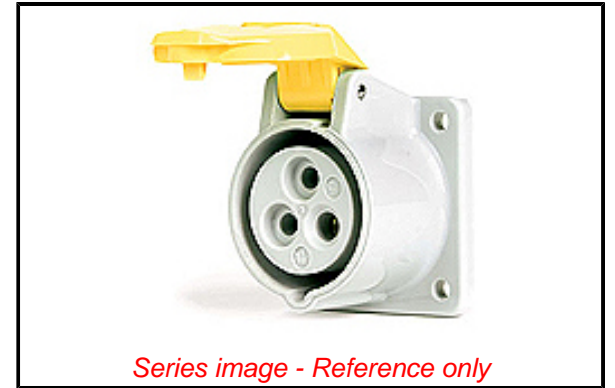

PLEASE CHECK WWW.MOLEX.COM FOR LATEST PART INFORMATION

Part Number: [1301500147](#)
Status: **Active**
Overview: [Heavy-Duty Industrial Wiring Devices](#)
Description: 20 Amp Safeway Pin and Sleeve Receptacle with Flip Lid, 3 Pole/4 Wire, 3ø 480V, Red

Documents:

[RoHS Certificate of Compliance \(PDF\)](#)

Agency Certification

UL E145923

General

Product Family Wiring Devices
 Series [130150](#)
 Comments IEC Configuration 309-1/309-2, IEC Configuration 309-1/309-2
 Exclude SD Check Yes
 IP Rating IP44
 NEMA Configuration N/A
 Overview [Heavy-Duty Industrial Wiring Devices](#)
 Product Name Safeway
 Receptacle Type Single
 Specialty Pin and Sleeve
 Type Receptacle
 UPC 78678870336

Physical

Flange Yes
 Flip Lid Yes
 Gender Female
 Length N/A
 Locking Blade No
 Poles 3-pole/4-wire

Electrical

Cord Type N/A
 Current - Maximum per Contact 20.0A
 GFCI No
 Lighted Connector No
 Voltage - Maximum 3ø 480V

Material Info

Engineering Number 420R7

Series image - Reference only

EU ELV

Not Reviewed

EU RoHS

Not Reviewed

REACH SVHC