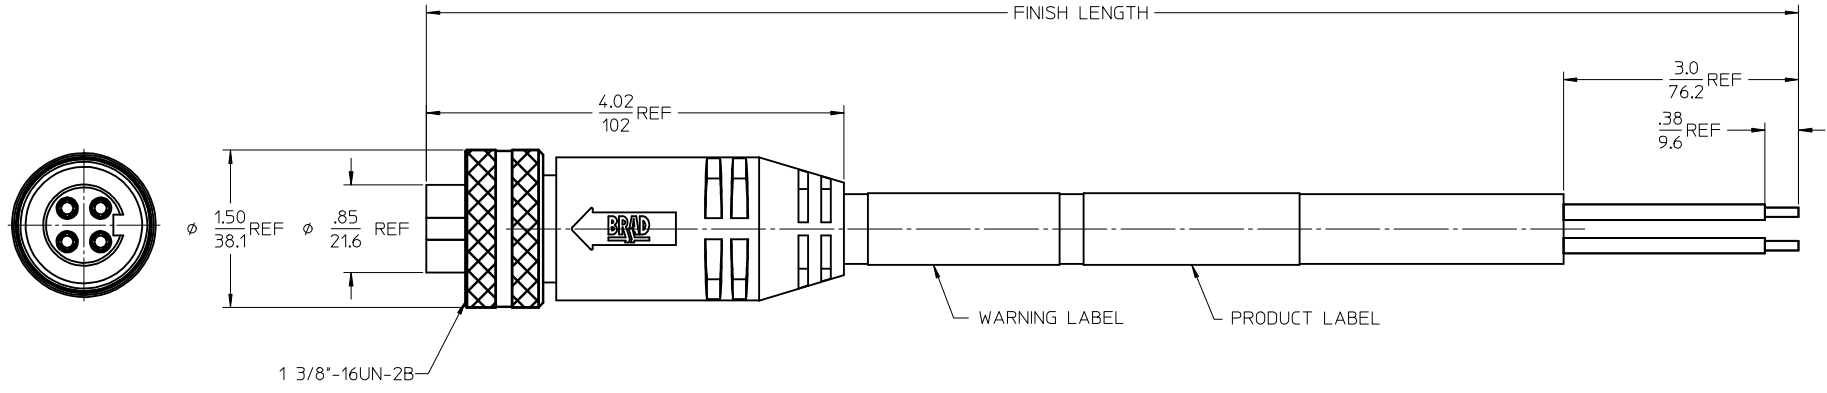

POLES	MATERIAL NO.	ENG. NO.	LENGTH
3	1300630003	C03000A48M020	2M +89-0MM (6'7"+3.50-0)
4	1300630089	C04000A48M020	2M +89-0MM (6'7"+3.50-0)

FACE VIEW-FEMALE INSERT

SPECS:  
 OVERMOLD: GRAY PVC  
 INSERT: BLACK PVC  
 COUPLING NUT: ANODIZED ALUMINUM  
 CABLE: #10AWG GRAY PVC  
 DUAL RATED UL TC/OPEN WIRING & STOOV  
 ELECTRICAL: 600V AC/DC 32 AMPS

<b>UPDATED DRAWING</b> EC NO: IPG2014-1095 DRAWINGGUSTAFSON 2015/09/01 CHKD:VOU 2015/11/12 APPR: JFMURPHY 2015/09/16	QUALITY SYMBOLS ▽=0 ▽=0	GENERAL TOLERANCES (UNLESS SPECIFIED)		DIMENSION STYLE <b>IN/MM</b>		SCALE <b>1:1</b>	DESIGN UNITS <b>INCH</b>	THIRD ANGLE PROJECTION	
		4 PLACES ± --- ± --- 3 PLACES ± --- ± --- 2 PLACES ± --- ± --- 1 PLACE ± --- ± --- ANGULAR ±1/2°	mm INCH ± --- ± --- ± --- ± --- ± --- ± --- ± --- ± ---	DRAWN BY B.RUPERT	DATE 01/12/10	TITLE <b>QUICK CHANGE FEMALE STRAIGHT 3 &amp; 4 POLE AS PORTABLES</b>		<b>MOLEX INCORPORATED</b>	
DRAFT WHERE APPLICABLE MUST REMAIN WITHIN DIMENSIONS	MATERIAL NO. <b>SEE CHART</b>	APPROVED BY JFMURPHY		DATE 2010/01/15		DOCUMENT NO. <b>SD-130063-089</b>		THIS DRAWING CONTAINS INFORMATION THAT IS PROPRIETARY TO MOLEX INCORPORATED AND SHOULD NOT BE USED WITHOUT WRITTEN PERMISSION	