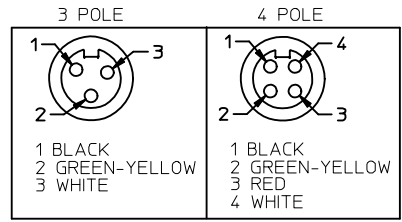

POLES	MATERIAL NO.	ENG. NO.	LENGTH
3	1300630003	C03000A48M020	2M +89-0MM (6'7"+3.50-0)
4	1300630089	C04000A48M020	2M +89-0MM (6'7"+3.50-0)

FACE VIEW-FEMALE INSERT

SPECS:  
 OVERMOLD: GRAY PVC  
 INSERT: BLACK PVC  
 COUPLING NUT: ANODIZED ALUMINUM  
 CABLE: #10AWG GRAY PVC  
 DUAL RATED UL TC/OPEN WIRING & STOOV  
 ELECTRICAL: 600V AC/DC 32 AMPS

<b>UPDATED DRAWING</b> EC NO: IPG2014-1095 DRAWINGGUSTAFSON 2015/09/01 CHKD:VOU 2015/11/12 APPR: JFMURPHY 2015/09/16	QUALITY SYMBOLS ▽=0 ▽=0	GENERAL TOLERANCES (UNLESS SPECIFIED)		DIMENSION STYLE <b>IN/MM</b>		SCALE <b>1:1</b>	DESIGN UNITS <b>INCH</b>	THIRD ANGLE PROJECTION	
		4 PLACES ± --- ± --- 3 PLACES ± --- ± --- 2 PLACES ± --- ± --- 1 PLACE ± --- ± --- ANGULAR ±1/2°	mm INCH ± --- ± --- ± --- ± --- ± --- ± --- ± --- ± ---	DRAWN BY B.RUPERT	DATE 01/12/10	TITLE <b>QUICK CHANGE FEMALE STRAIGHT 3 &amp; 4 POLE AS PORTABLES</b>		<b>MOLEX INCORPORATED</b>	
DRAFT WHERE APPLICABLE MUST REMAIN WITHIN DIMENSIONS	MATERIAL NO. <b>SEE CHART</b>	APPROVED BY JFMURPHY		DATE 2010/01/15		DOCUMENT NO. <b>SD-130063-089</b>		THIS DRAWING CONTAINS INFORMATION THAT IS PROPRIETARY TO MOLEX INCORPORATED AND SHOULD NOT BE USED WITHOUT WRITTEN PERMISSION	